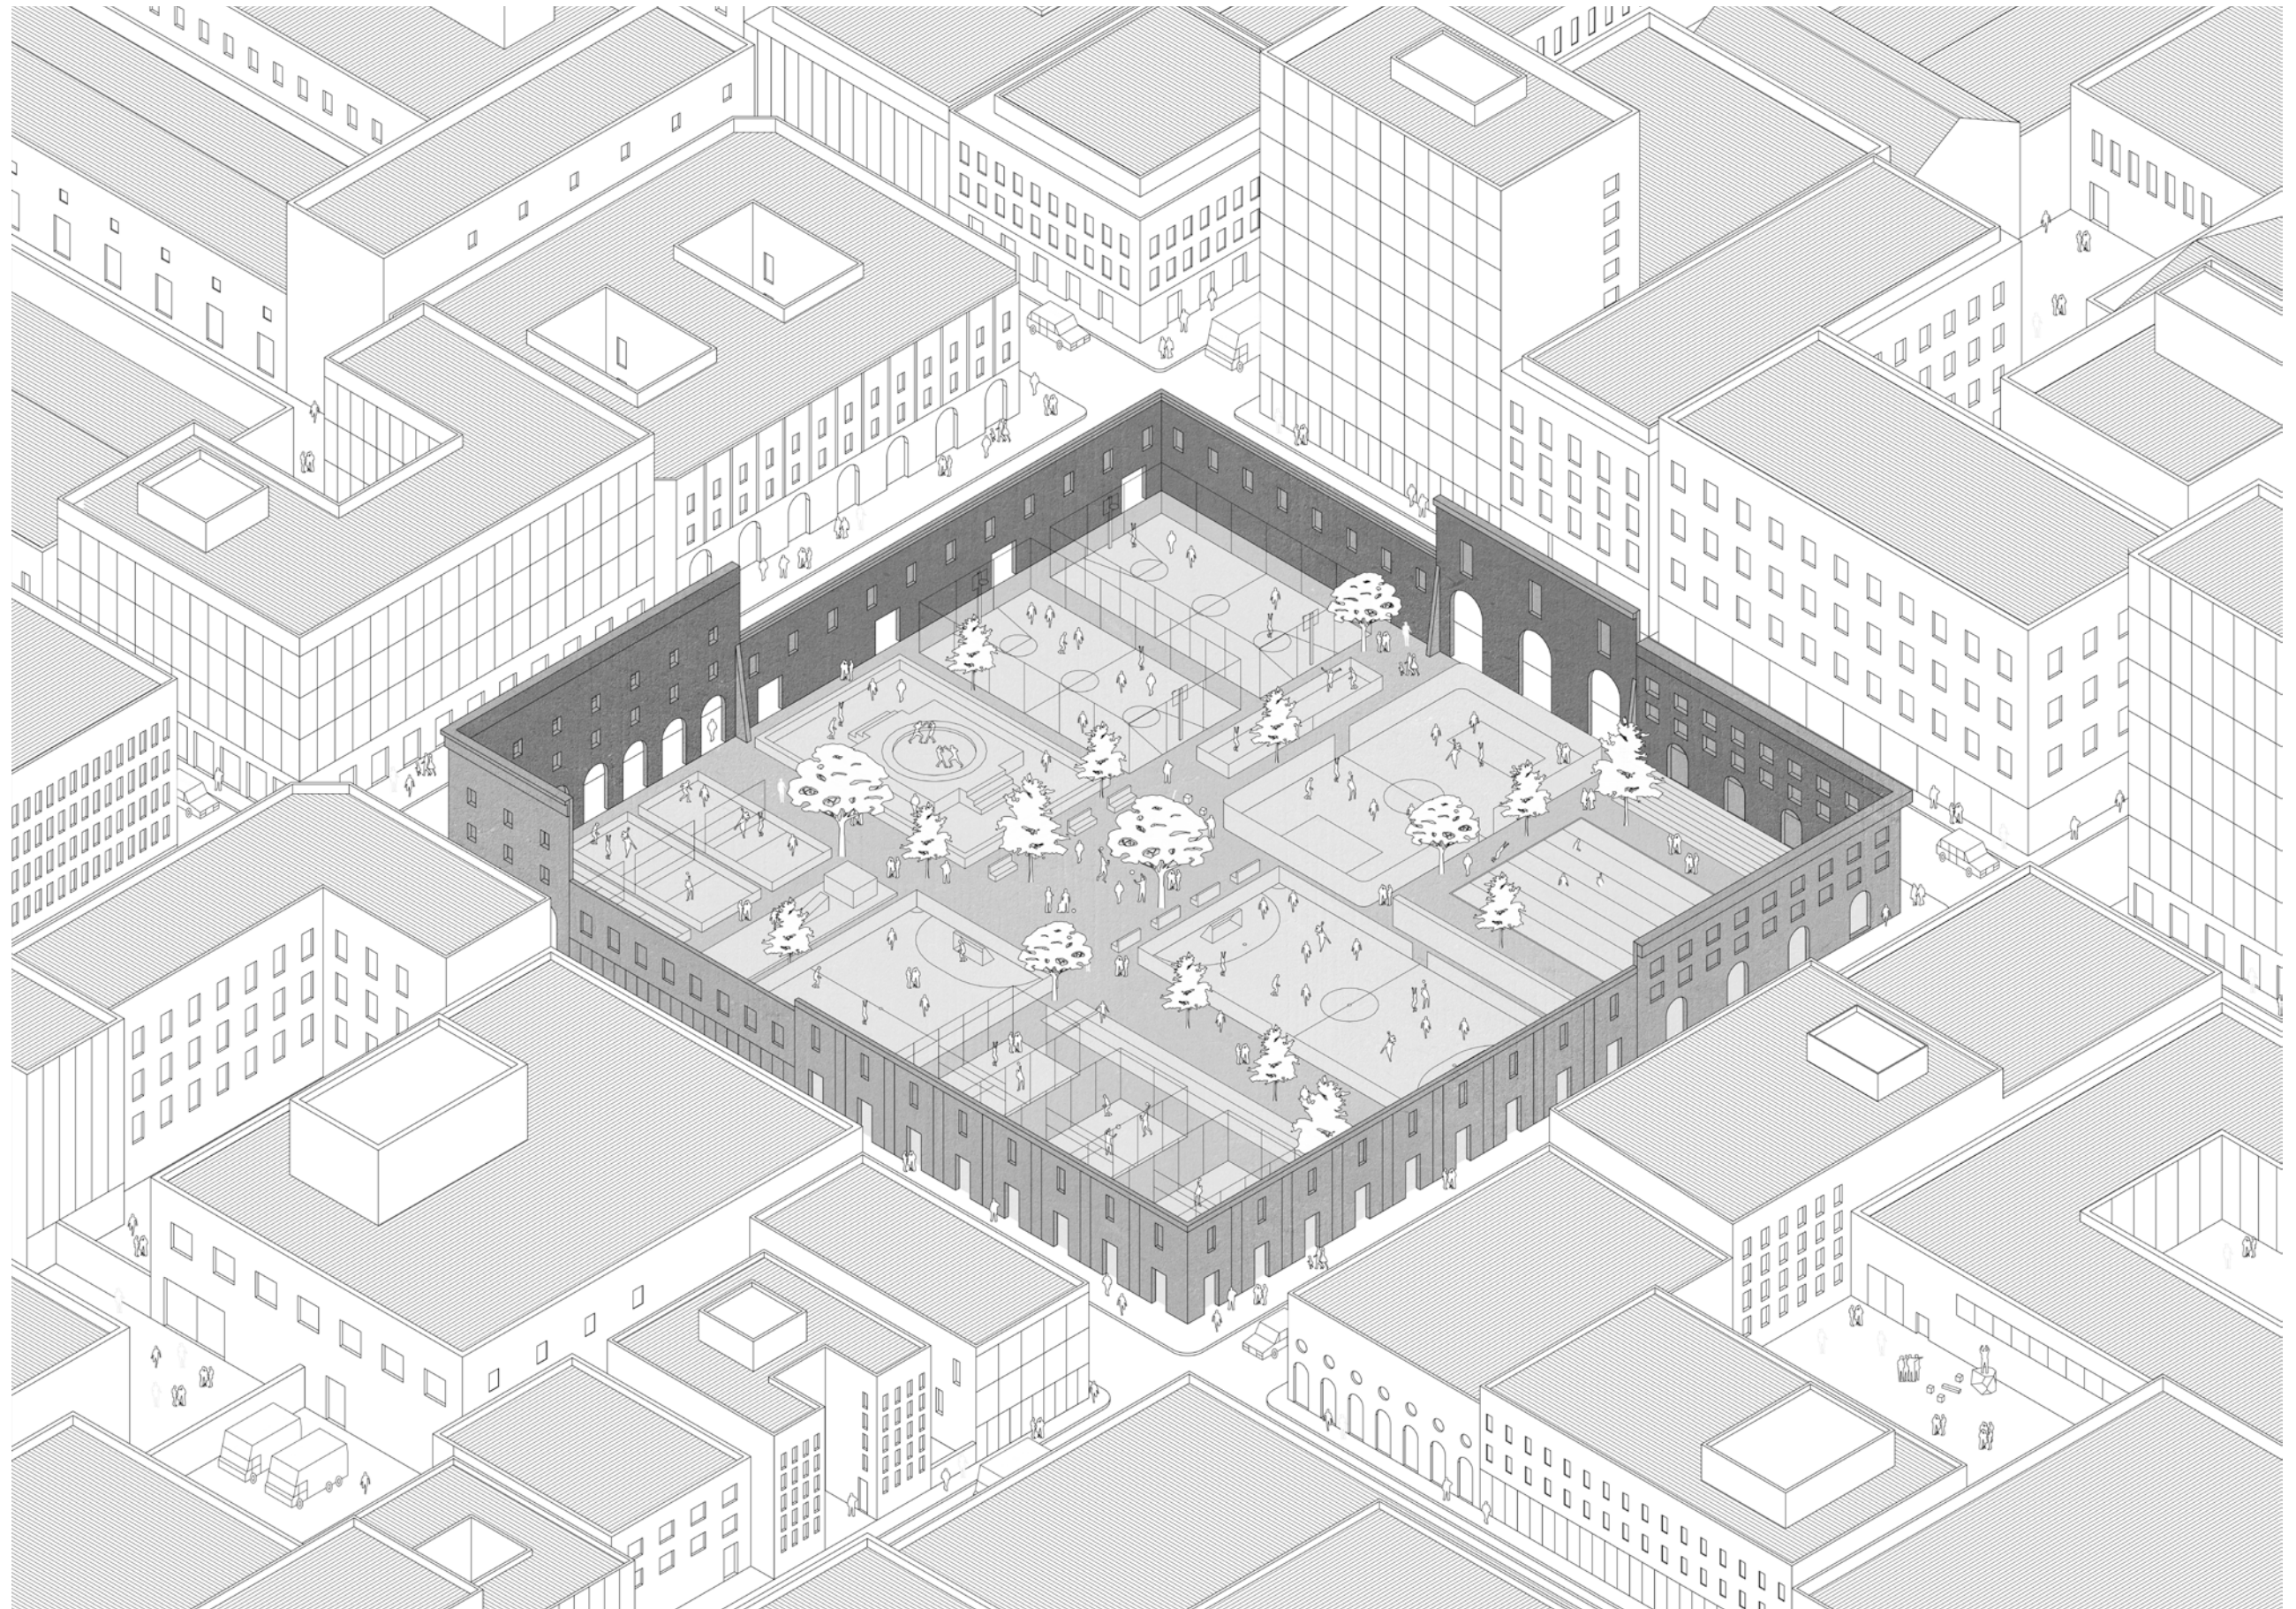

PLINTH	GALLERY
DOME	PARK
HIGH-RISE	SHED
WALL	CLUSTER
STRUCTURE	PLATFORM

TYOLOGIES

COMMON SPACES

A COMMON PROCESS

WHAT ?

PUBLIC BUILDINGS

CONTINUOUS SHEDS

SPORTS HERITAGE

PROJECT : LIVING CEMETERIES

FROM IDEA TO PROJECT

GENERAL CEMETERY, SANTIAGO DE CHILE

GENERAL CEMETERY : MASTER PLAN

GENERAL CEMETERY, SANTIAGO DE CHILE

GENERAL CEMETERY, SANTIAGO DE CHILE

GENERAL CEMETERY, SANTIAGO DE CHILE