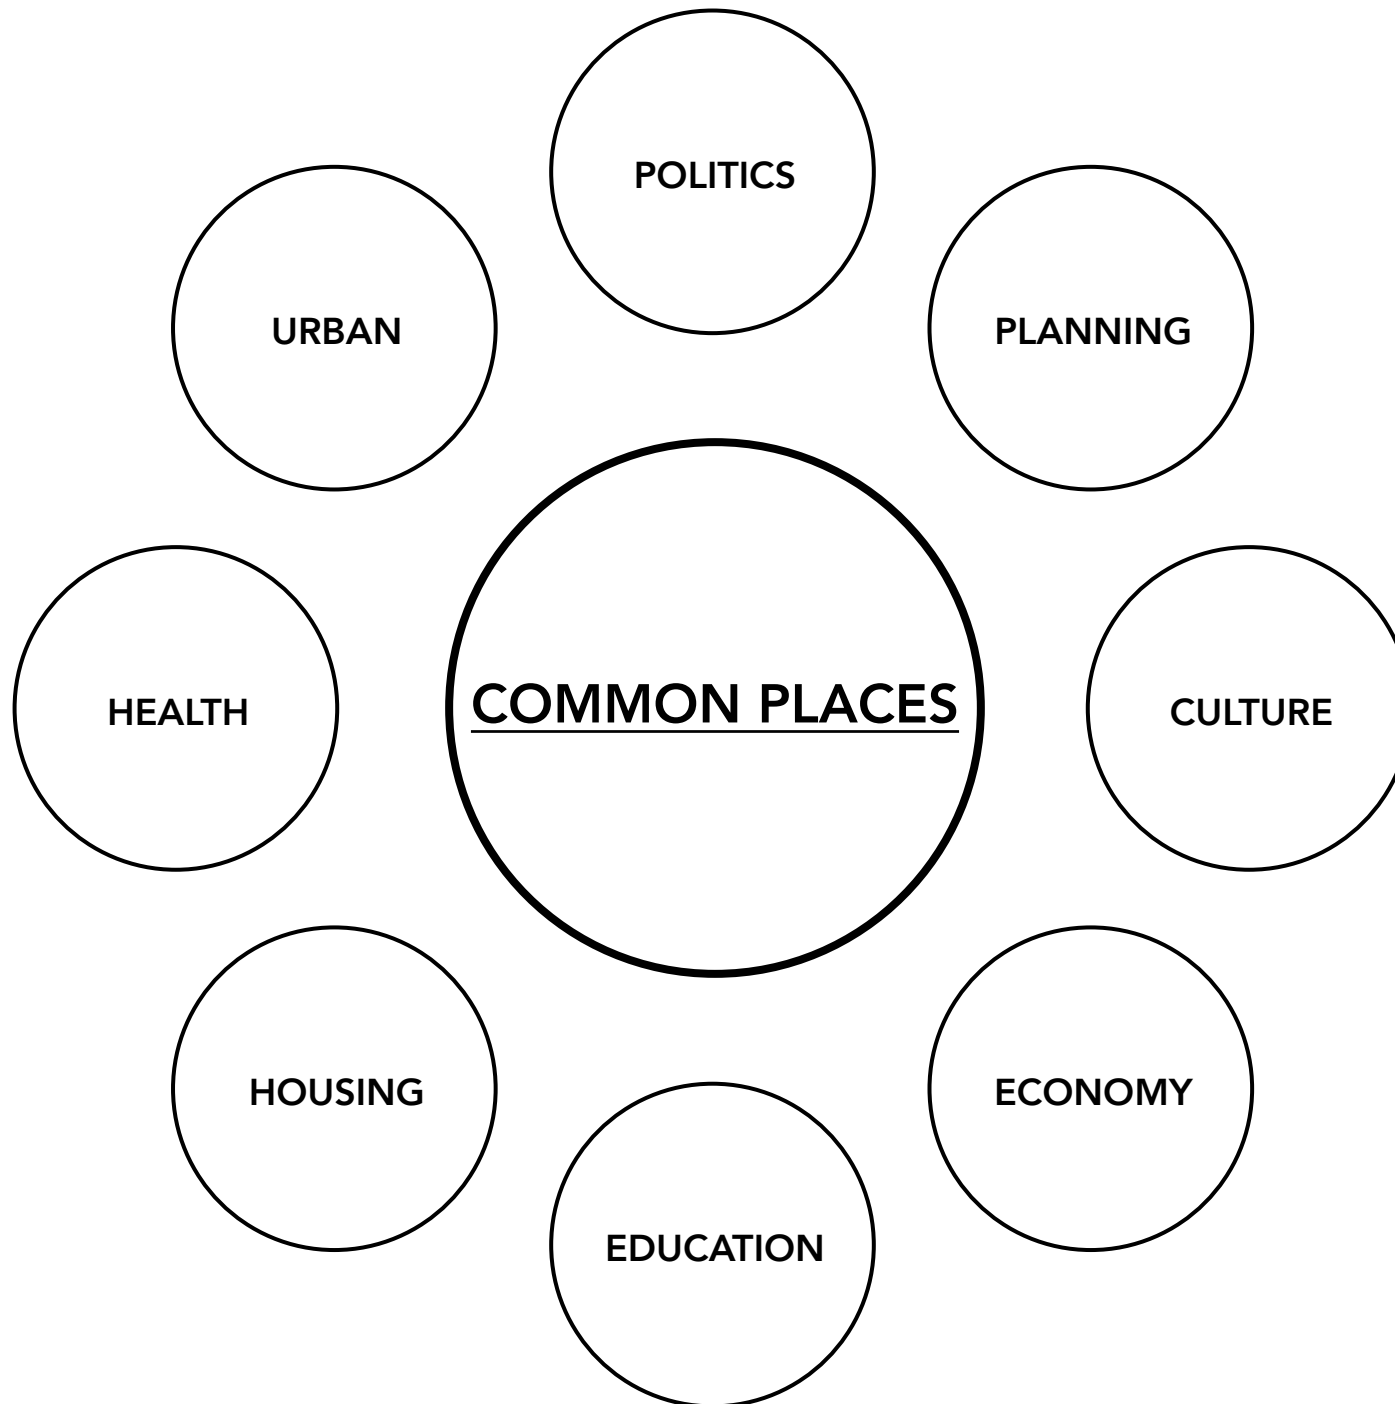

OPEN GARDENS

URBAN CONTAINERS

PHOTOVOLTAIC ROOFS

WILD STREETS

SECRET GARDENS

PUBLIC INTERIORS

NATURE RESERVES

WHAT FOR ?

PROJECT : LIVING CEMETERIES

FROM IDEA TO PROJECT

GENERAL CEMETERY, SANTIAGO DE CHILE

GENERAL CEMETERY : MASTER PLAN

GENERAL CEMETERY, SANTIAGO DE CHILE

GENERAL CEMETERY, SANTIAGO DE CHILE

GENERAL CEMETERY, SANTIAGO DE CHILE

TUMBS

SHADOW

WORK

SHOPS

VEGETATION

WATER

A SYSTEM OF MICRO-INTERVENTIONS

COMMON PLACES