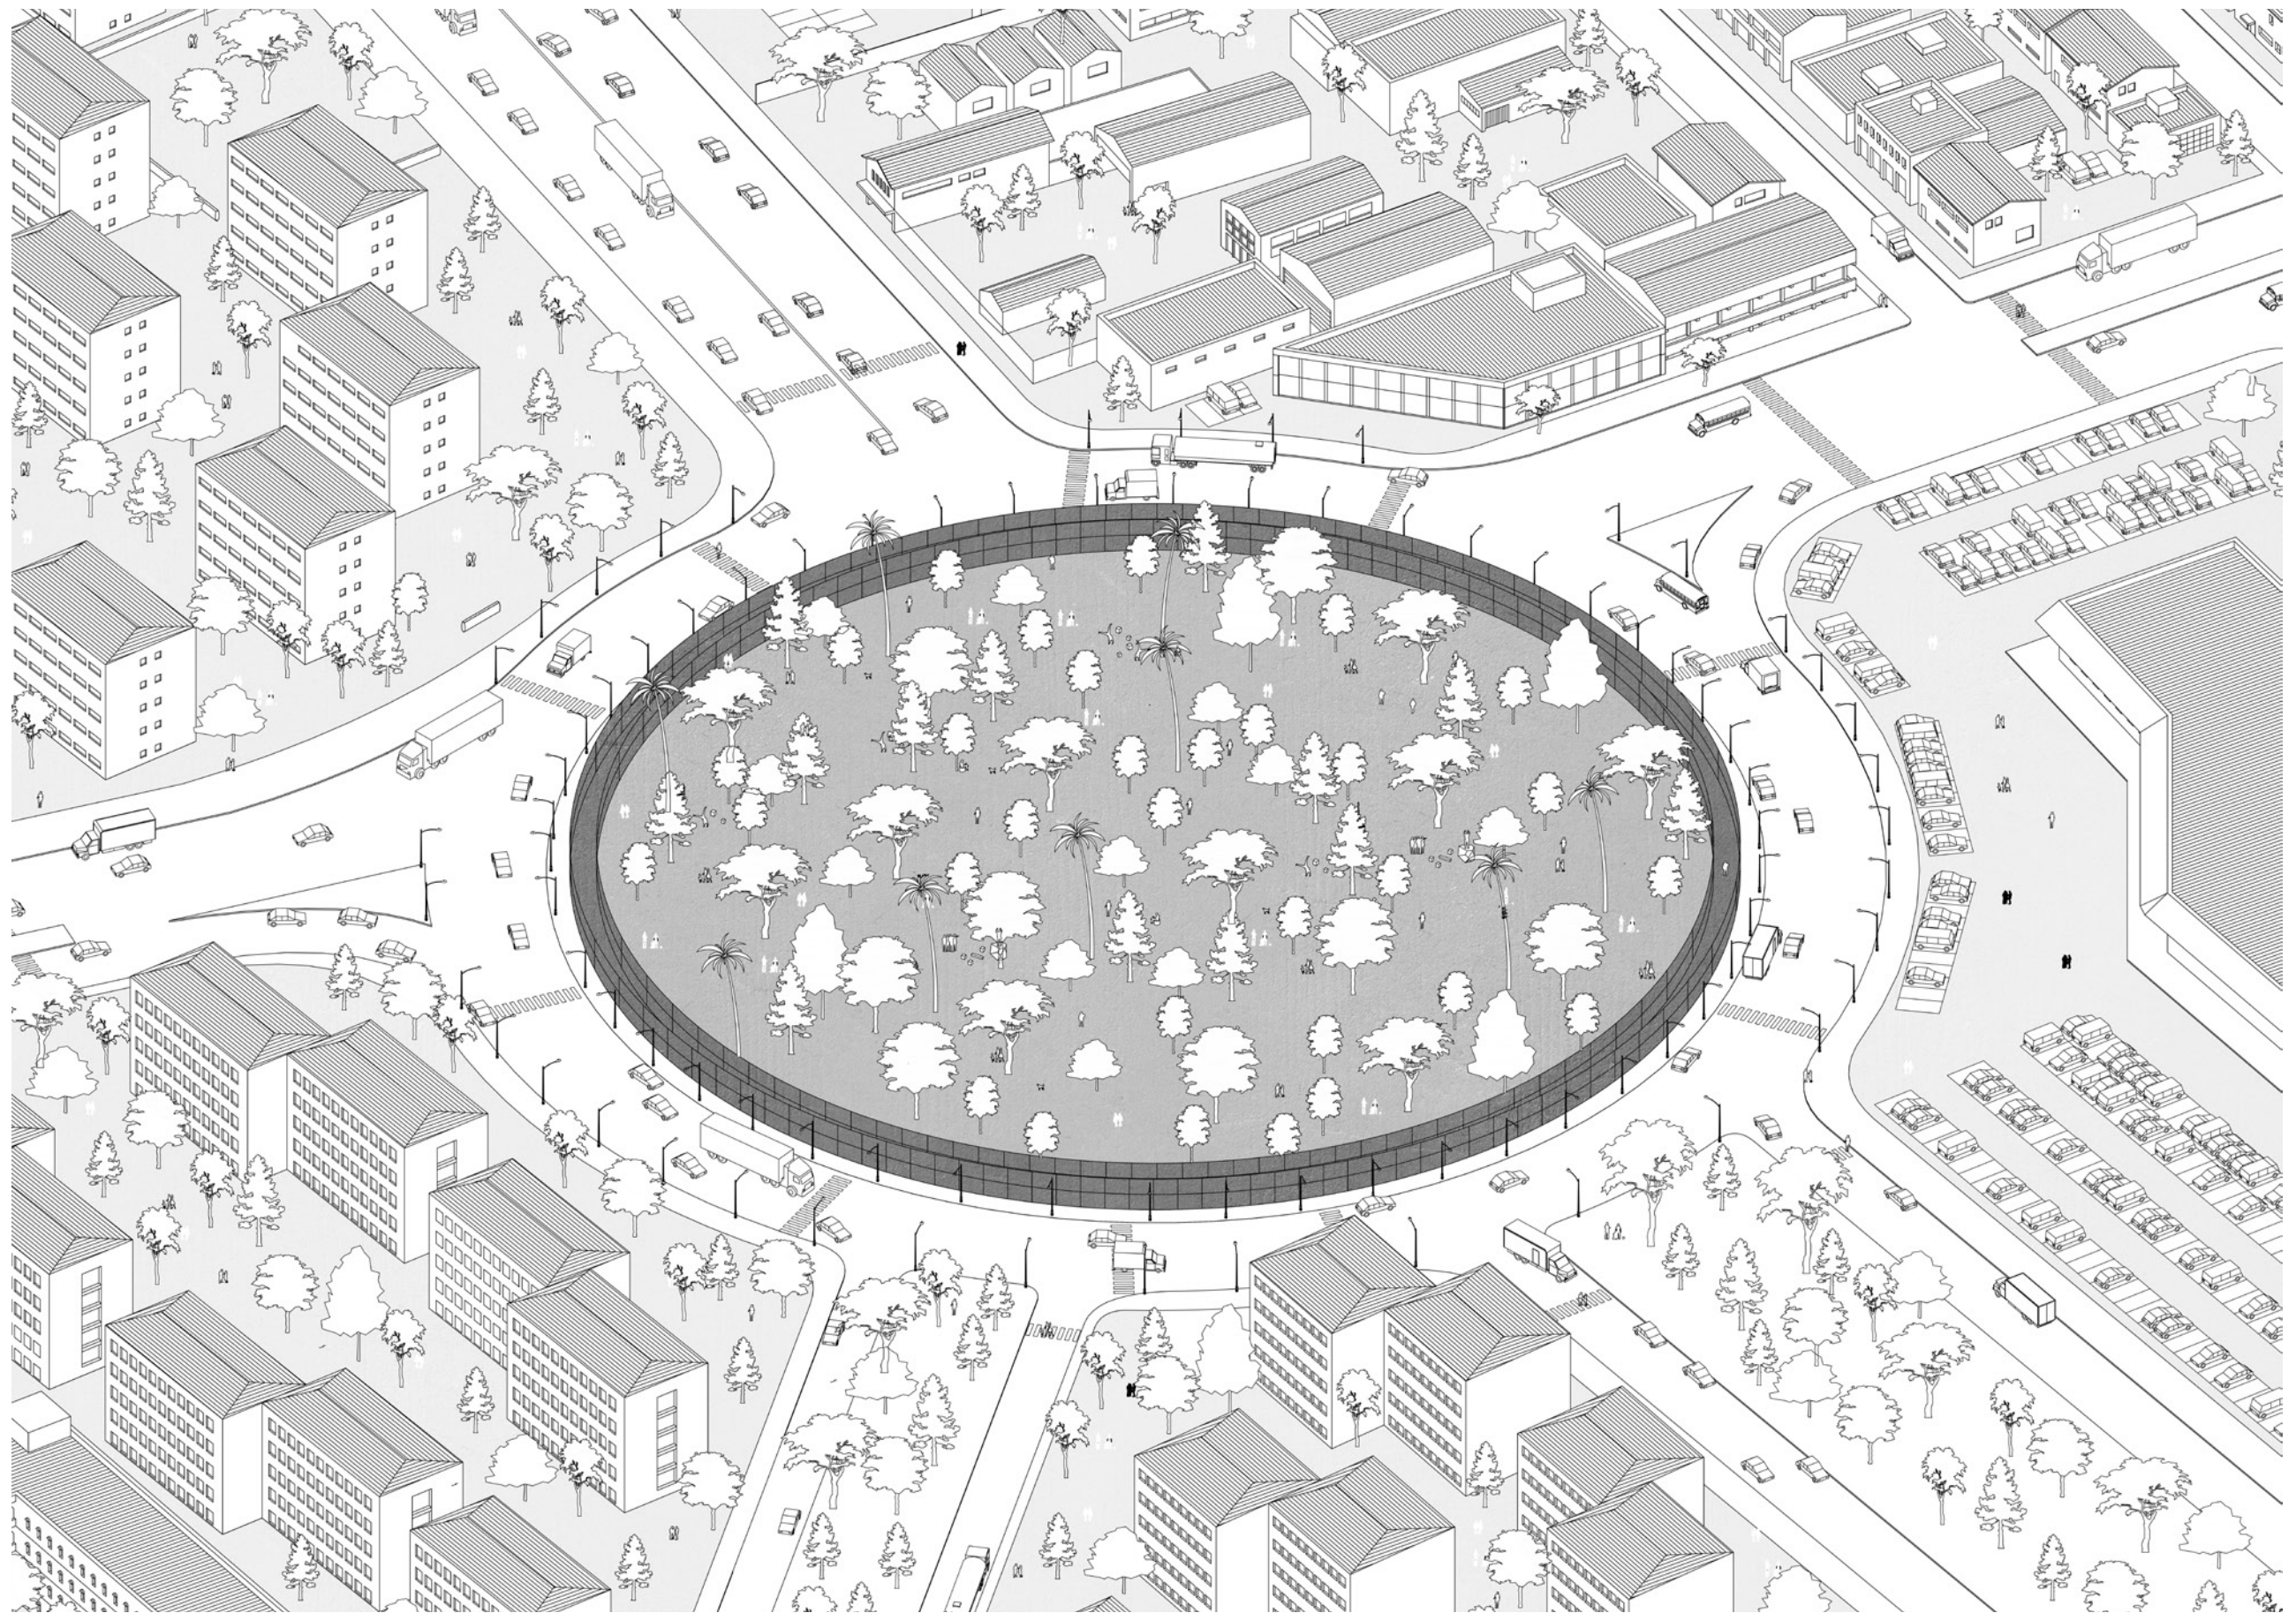

WILD STREETS