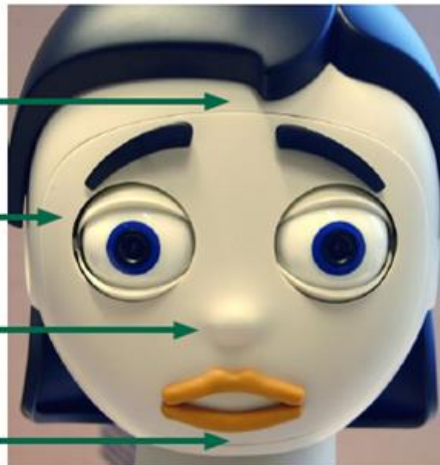

New Citec Building

Robots at Citec

- Mekabot
- Biron
- Hector
- Flobi
- iCub
- Nao
- Shadow Hand

Flobi

Flobi: Babyface Cues

schematic drawing of a child

schematic drawing of Flobi

Curved forehead

big, round eyes

small, short nose

Small chin

} Facial elements
(eyes, nose, mouth)
are located relatively low

Flobi: Demo Video

FloBi

The Bielefeld Anthropomorphic Robot Head

Ingo Lütkebohle, Simon Schulz, Frank Hegel