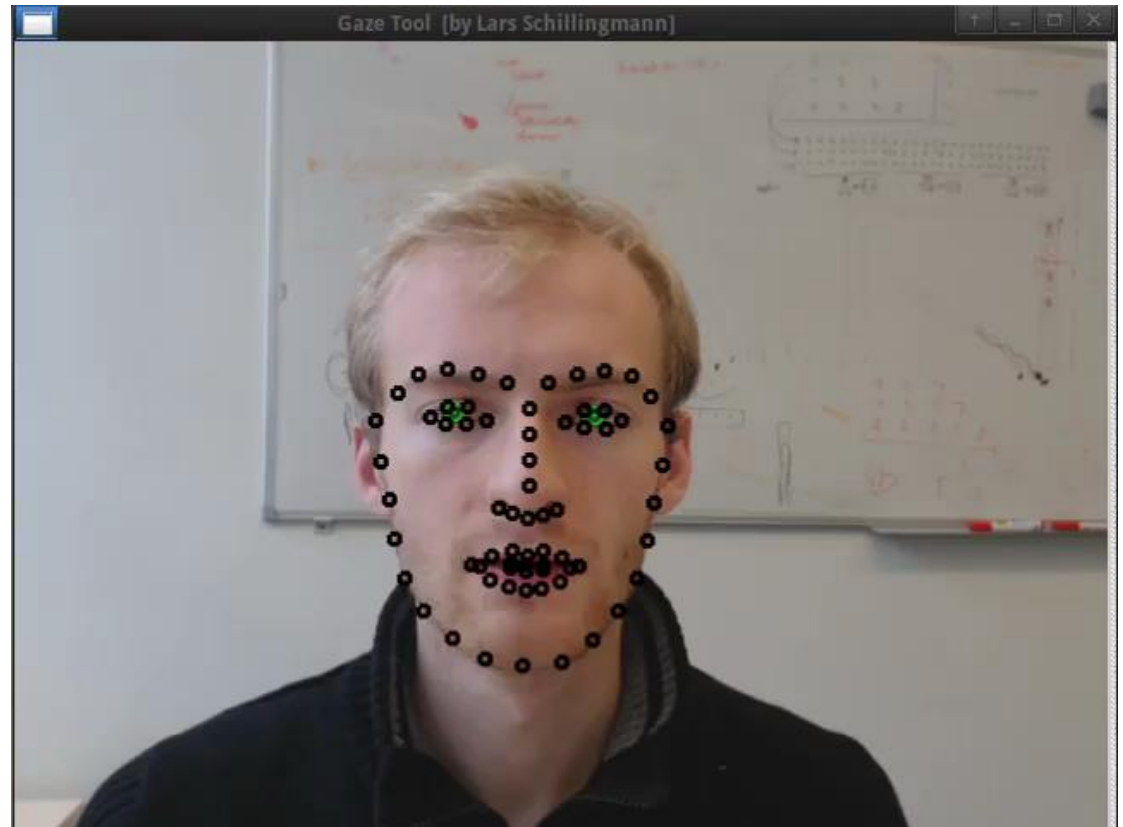

big, round eyes

small, short nose

Small chin

} Facial elements
(eyes, nose, mouth)
are located relatively low

Flobi: Demo Video

FloBi

The Bielefeld Anthropomorphic Robot Head

Ingo Lütkebohle, Simon Schulz, Frank Hegel

Demovideo for ICRA'10 submission 1176

Example video from the pairs scenario

Flobi + Mekabot = Floka

SoziRob: Example video from the sports activity

ToBI – Robocup Tournament Leipzig 2016

Art Guide Robot

Recognition of Socio-emotional Signals from Facial Expression -> Face Detection and Tracking of Facial Landmarks

-> Recognition of Head Pose and Head Gestures (nodding)

-> Gaze Recognition -> User Attention

Ludwigshafen