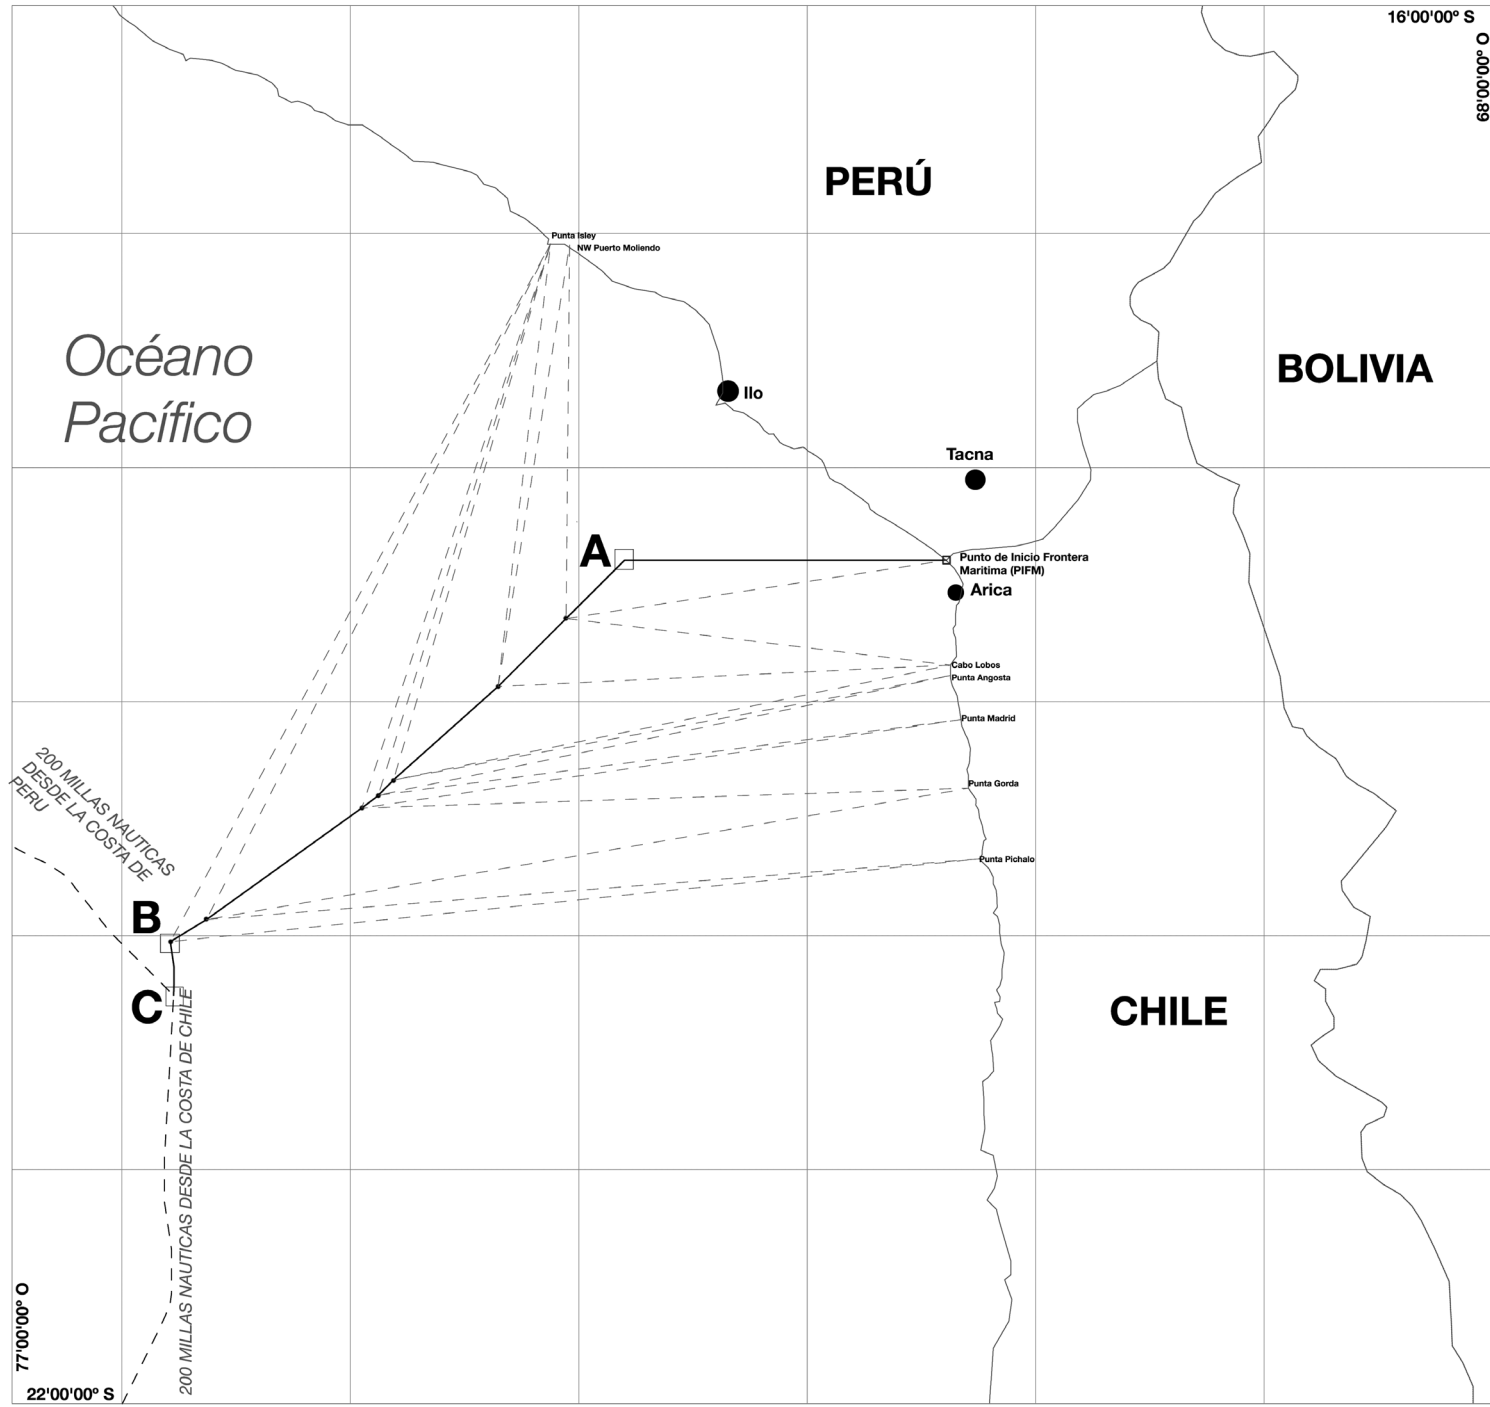

no man's land

LARD

SKY
Irlia

0 10km

1

0 100m

0 100m