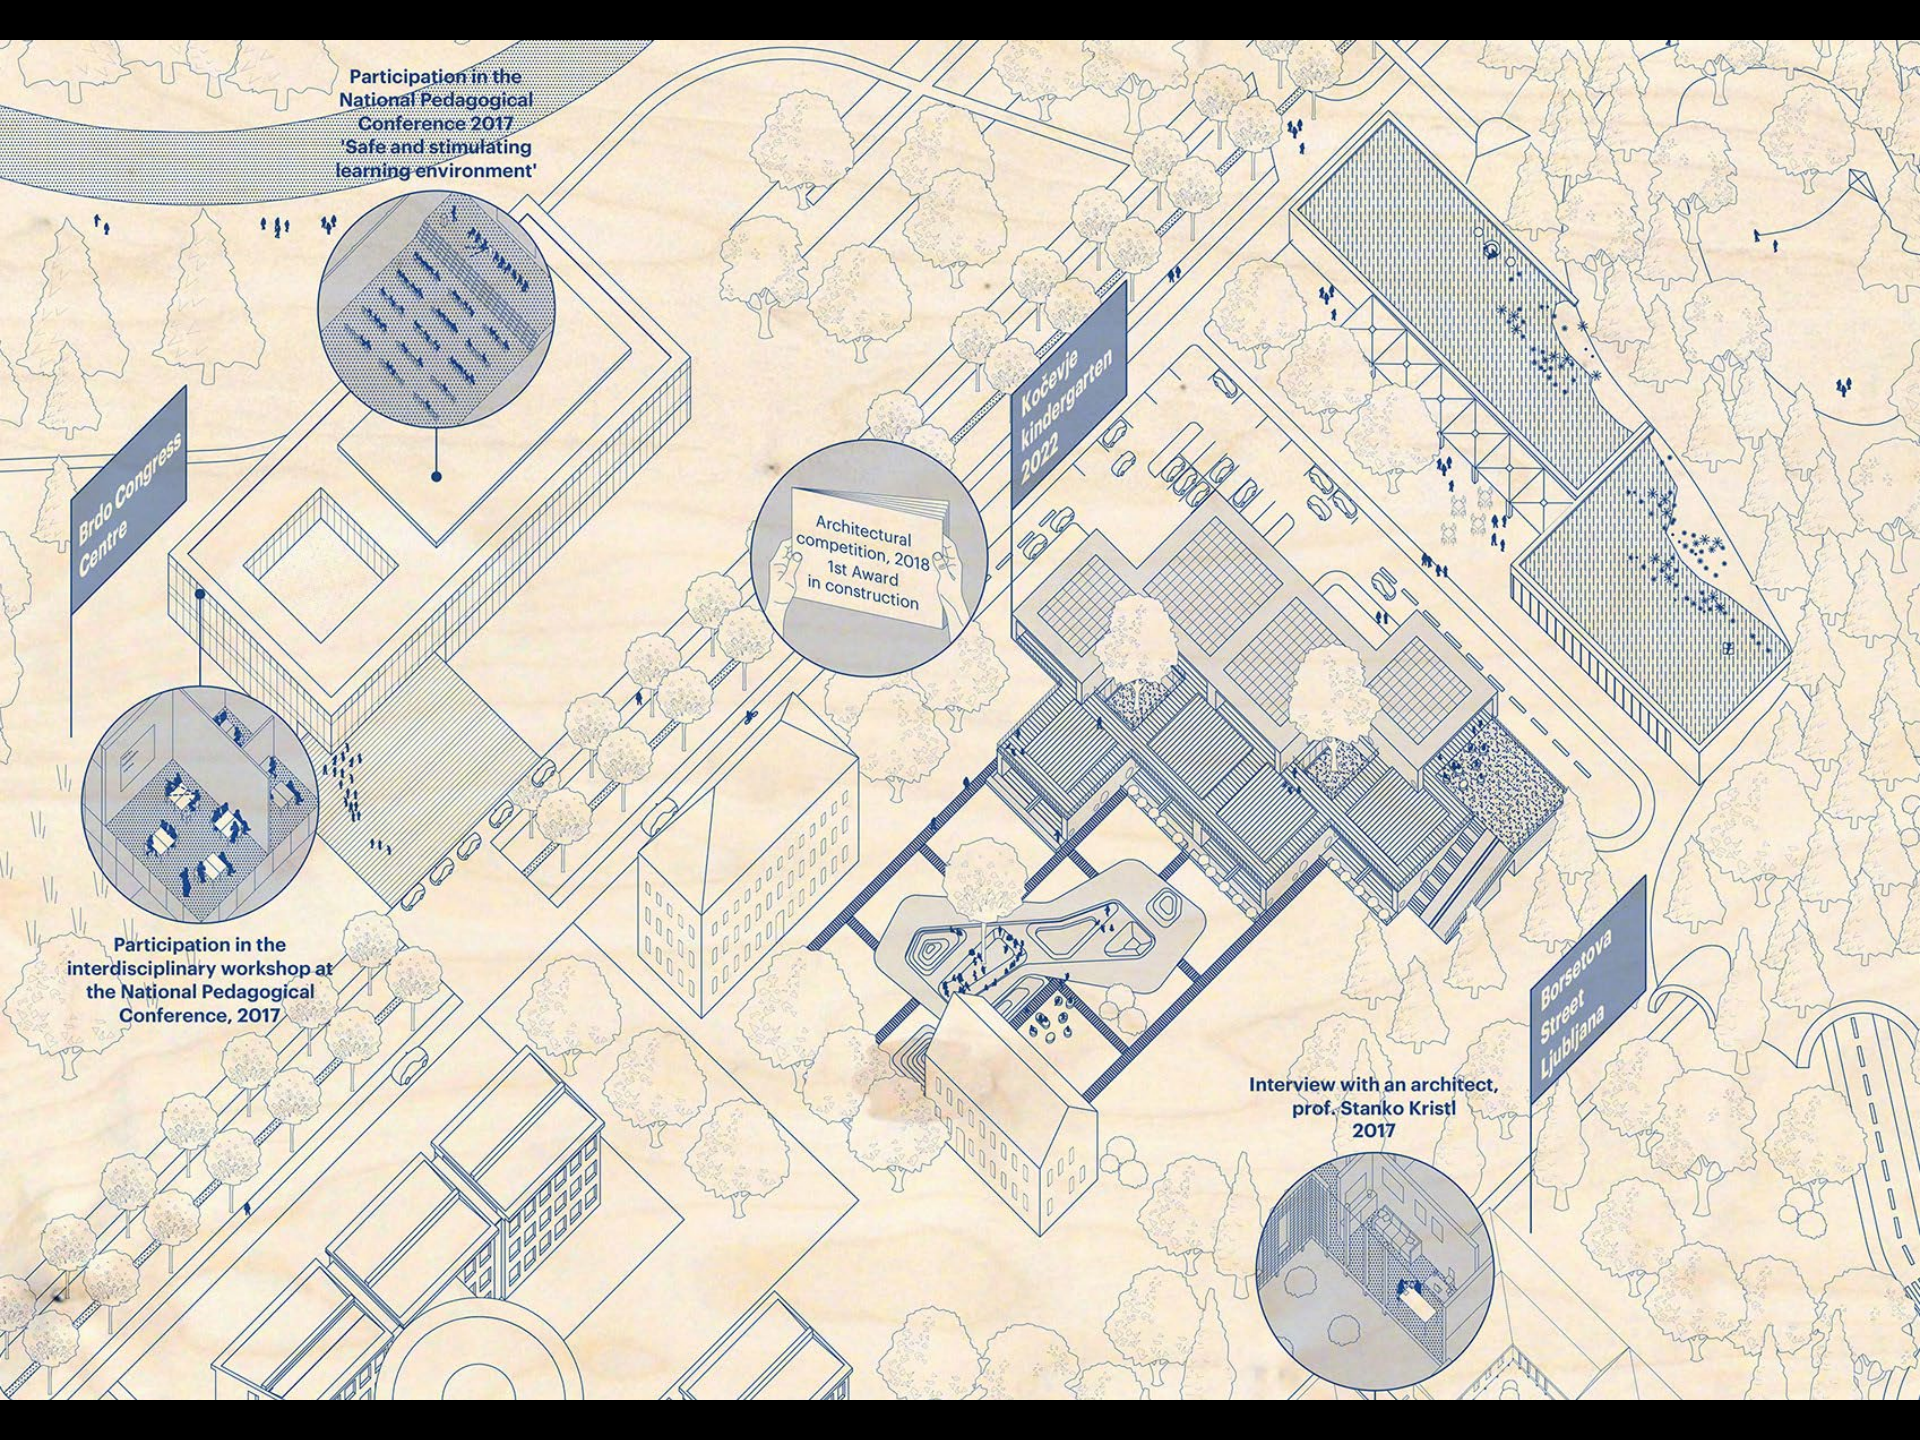

Interview with an architect, prof. Stanko Kristl 2017

Borsetova Street Ljubljana

The annual increment in Slovenia amounts to approximately 8.5 million cubic meters of wood.

**Slovenia cuts down merely 70%
of the permitted annual
felling, which is 40% of the
current increment.**

Every 68 minutes, enough
wood grows to build
an entirely new
Kočevje kindergarten.

MINIMUM VOLUME

01

PRESCRIBED AREA OF EXTERIOR PLAY SURFACES

02

PROGRAM DISTRIBUTION ACCORDING TO THE SITE

03

EXTERIOR ATRIUMS