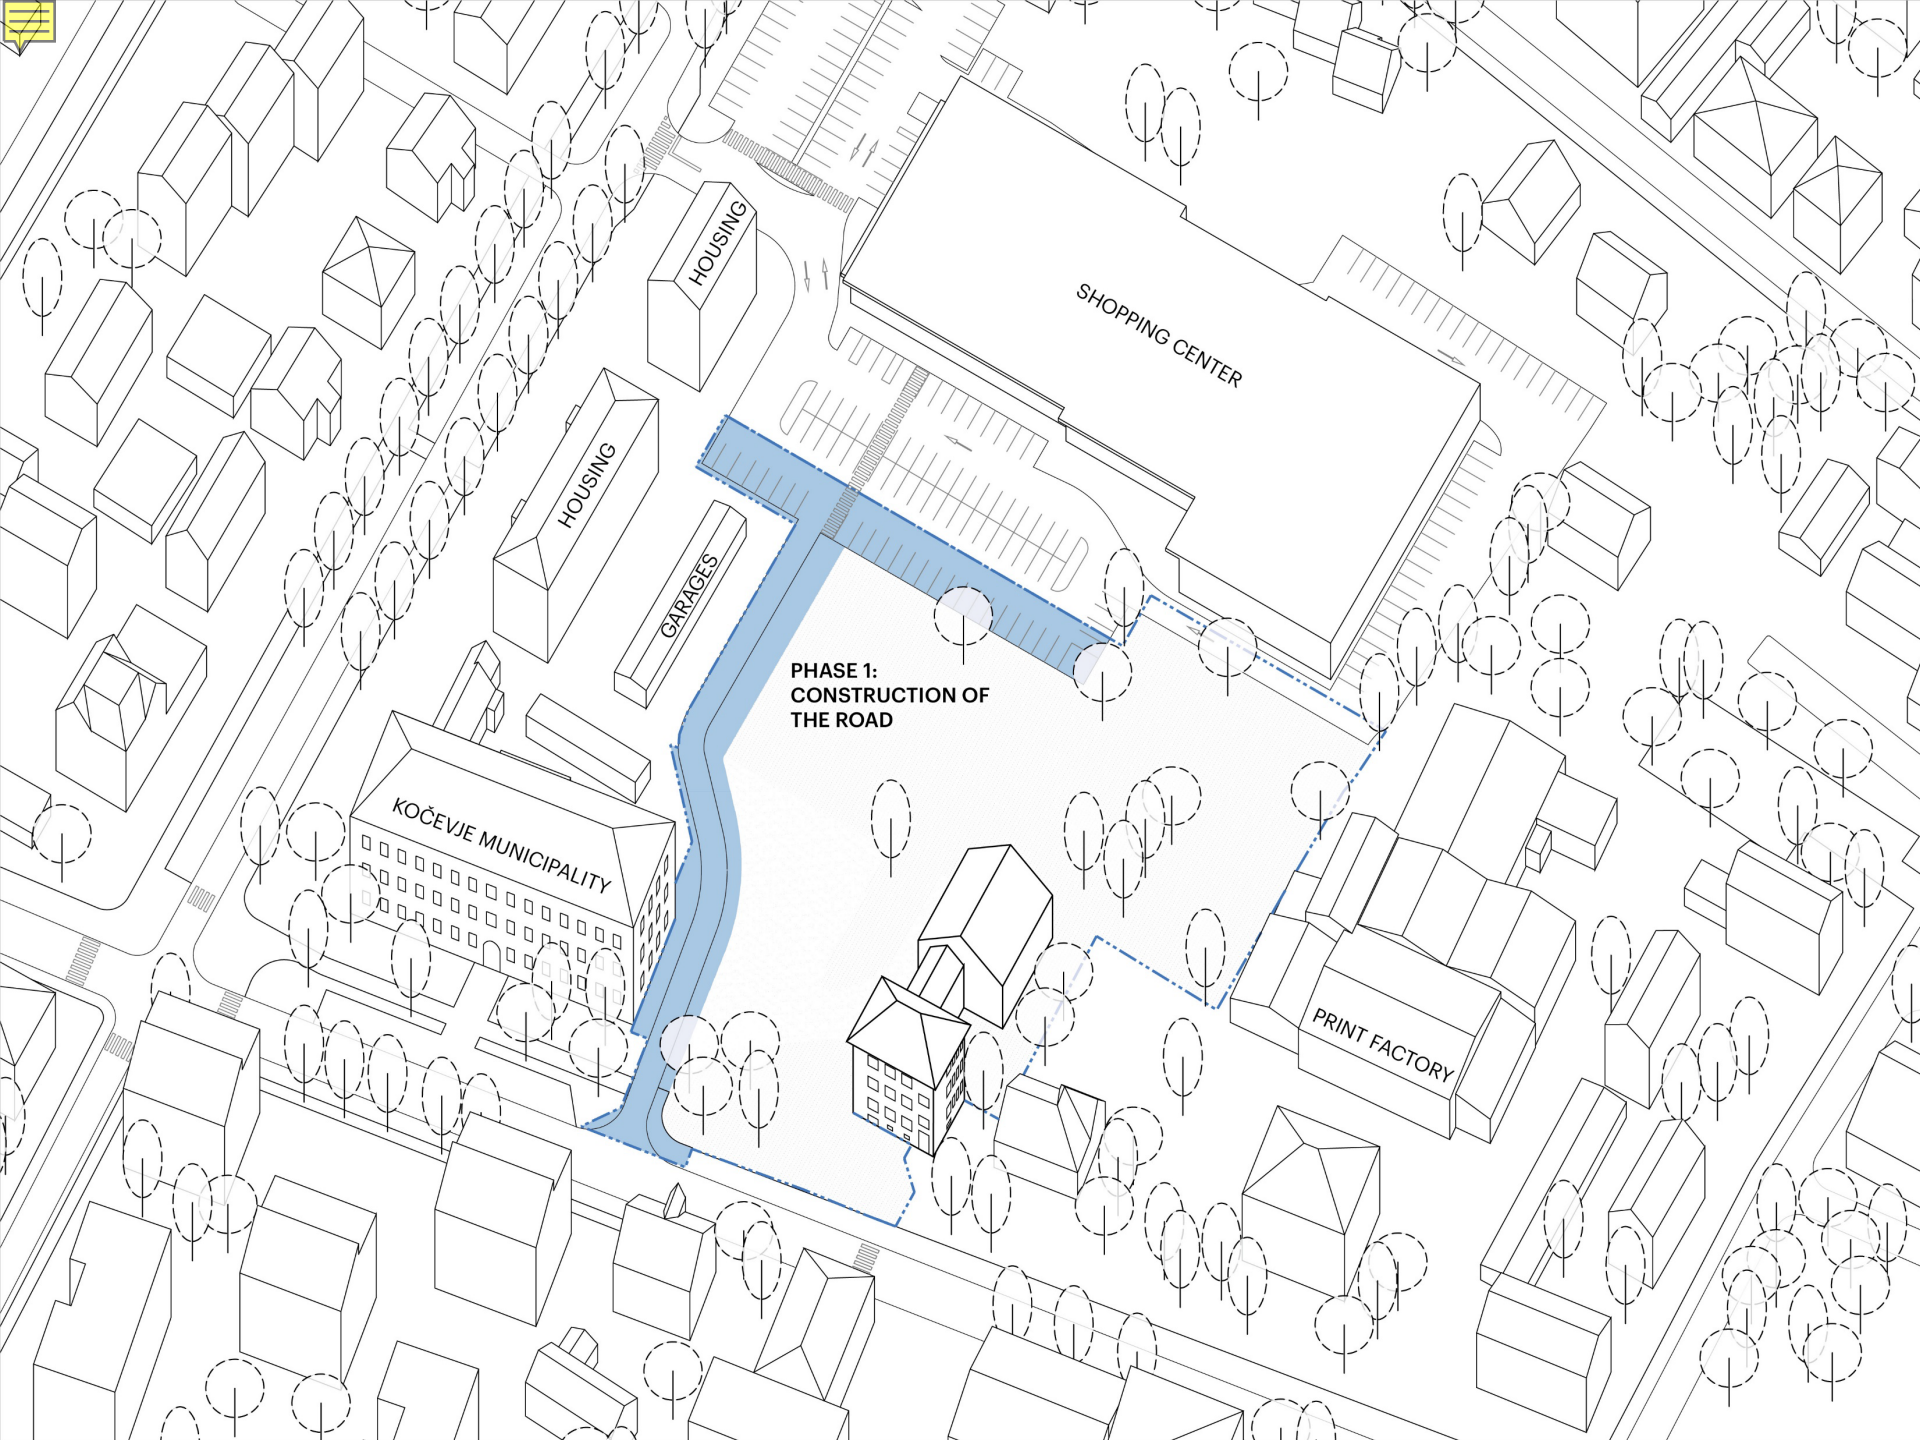

HOUSING

HOUSING

GARAGES

SHOPPING CENTER

PHASE 1:
CONSTRUCTION OF
THE ROAD

KOČEVJE MUNICIPALITY

PRINT FACTORY