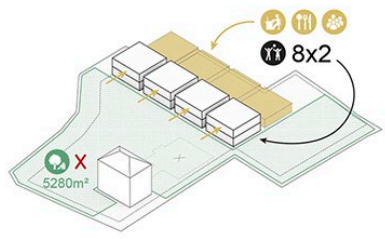

Interview with an architect, prof. Stanko Kristl 2017

Borsetova Street Ljubljana

The annual increment in Slovenia amounts to approximately 8.5 million cubic meters of wood.

**Slovenia cuts down merely 70%
of the permitted annual
felling, which is 40% of the
current increment.**

Every 68 minutes, enough
wood grows to build
an entirely new
Kočevje kindergarten.

MINIMUM VOLUME

01

PRESCRIBED AREA OF EXTERIOR PLAY SURFACES

02

PROGRAM DISTRIBUTION ACCORDING TO THE SITE

03

EXTERIOR ATRIUMS