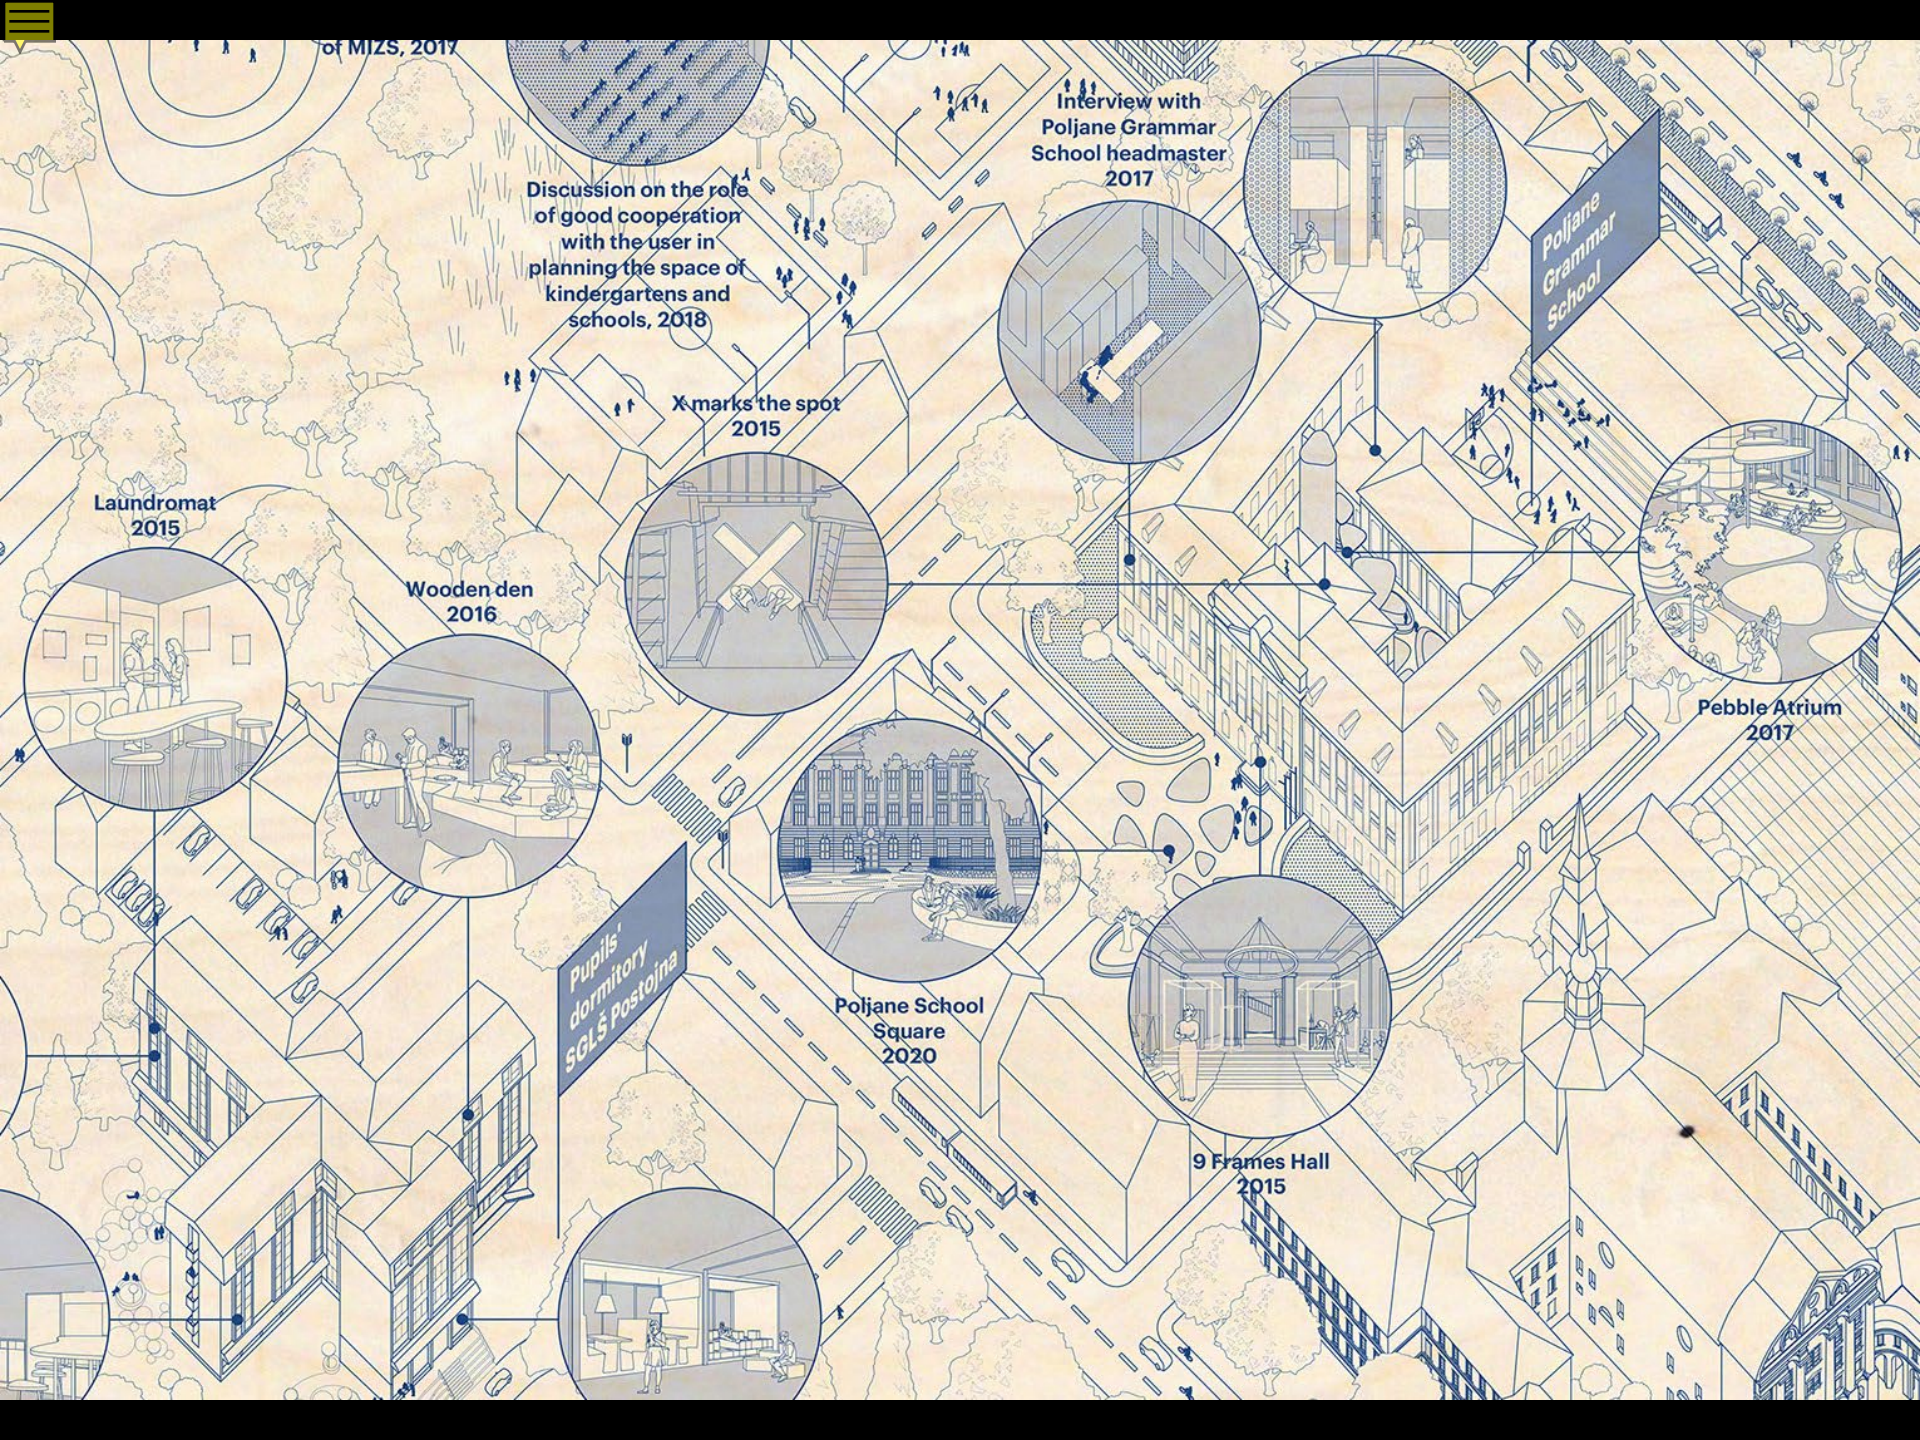

Discussion on the role of good cooperation with the user in planning the space of kindergartens and schools, 2018

Interview with Poljane Grammar School headmaster 2017

X marks the spot 2015

Laundromat 2015

Wooden den 2016

Pebble Atrium 2017

Poljane School Square 2020

9 Frames Hall 2015

Pupils' dormitory SGLŠ Postojna