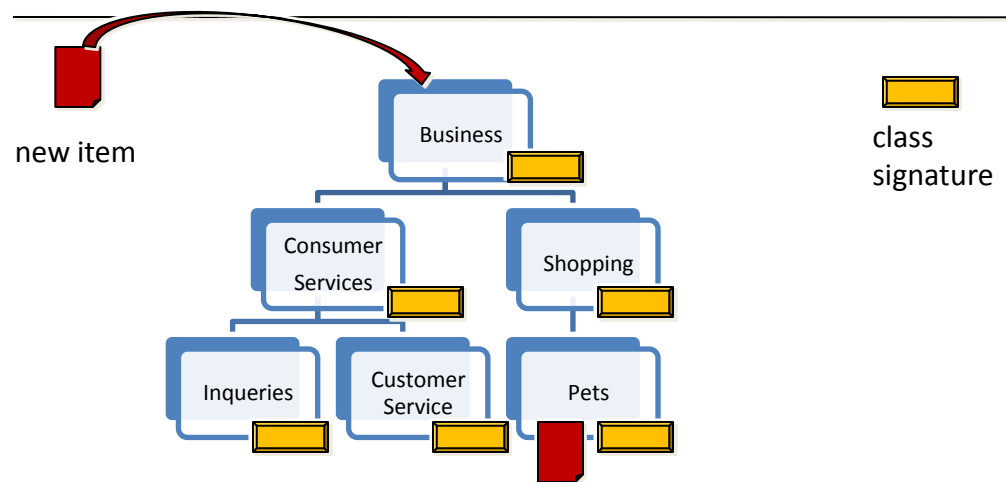

Directory

- [Business and Economy](#) exclude
  - [Consumer Goods and Services](#) exclude
  - [Shopping](#) exclude
  - [Shopping](#) exclude
    - [Pets](#) exclude
  - [Recreation and Sports](#) exclude
    - [Pets](#) exclude
  - [Society and Culture](#) exclude