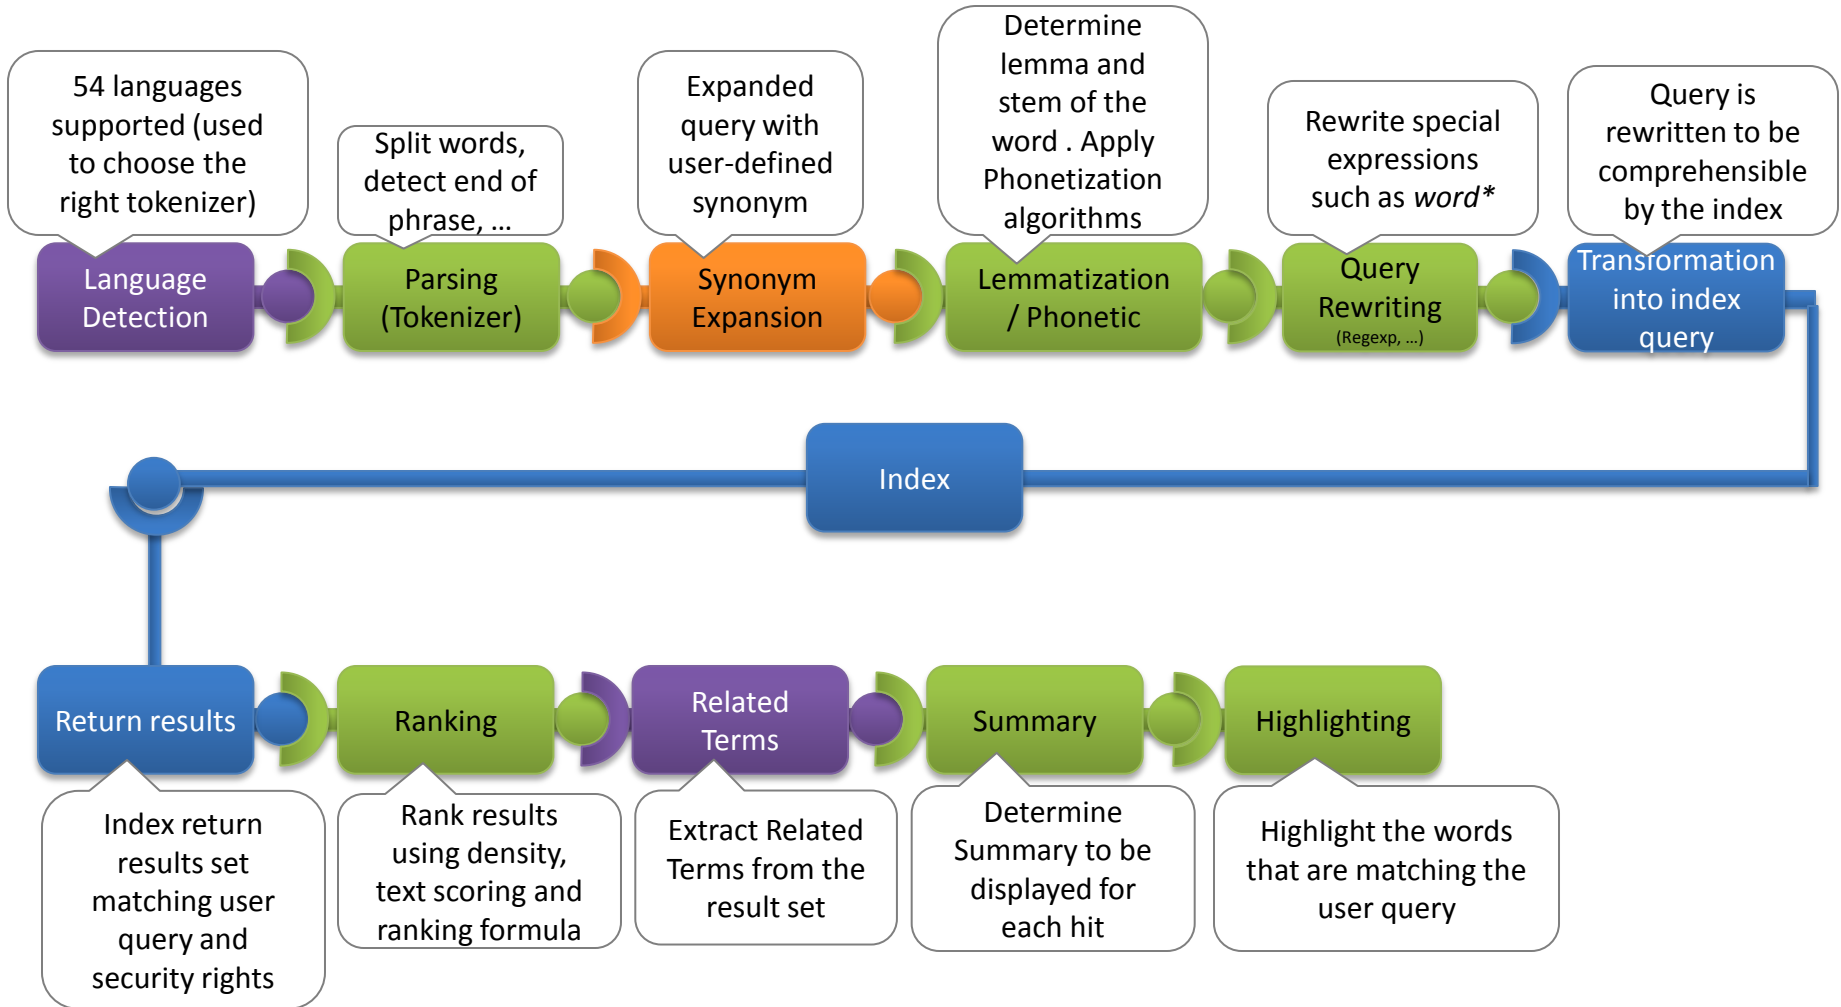

Example of semantic processing applied to a crawler NYT article

The New York Times

A Defining Moment Nears for President

Six months into his administration, President Obama is at a pivotal moment. He has pushed through a \$787 billion economic stimulus package, bailed out Wall Street and, on Tuesday, managed to beat the defense industry in the Senate, which voted to kill a high-profile fighter jet program. On Wednesday night Mr. Obama addresses the nation in a prime-time news conference as the public, and lawmakers, are growing skittish over his next big plan, to remake the American health care system.