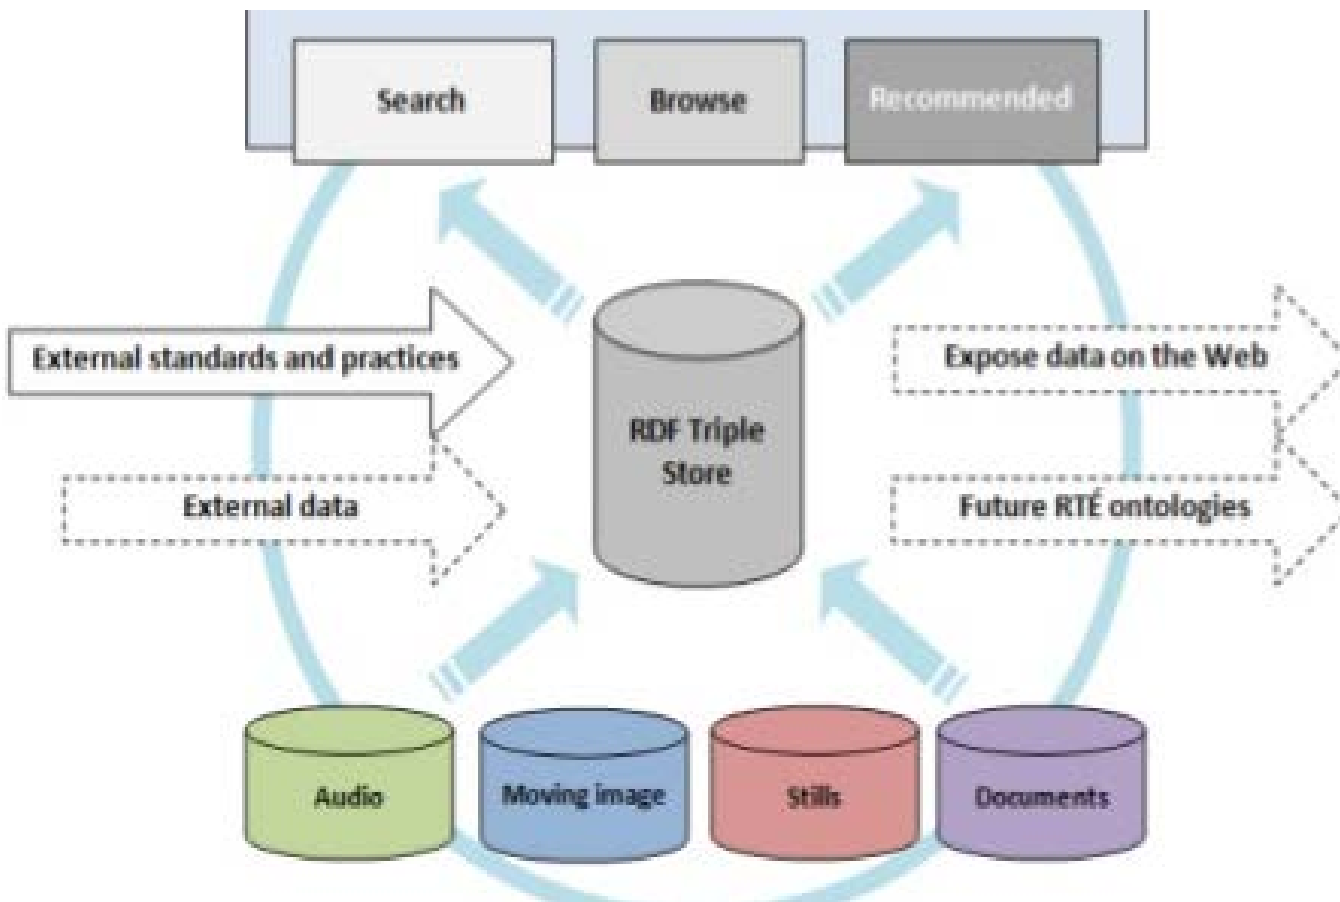

Insight Centre