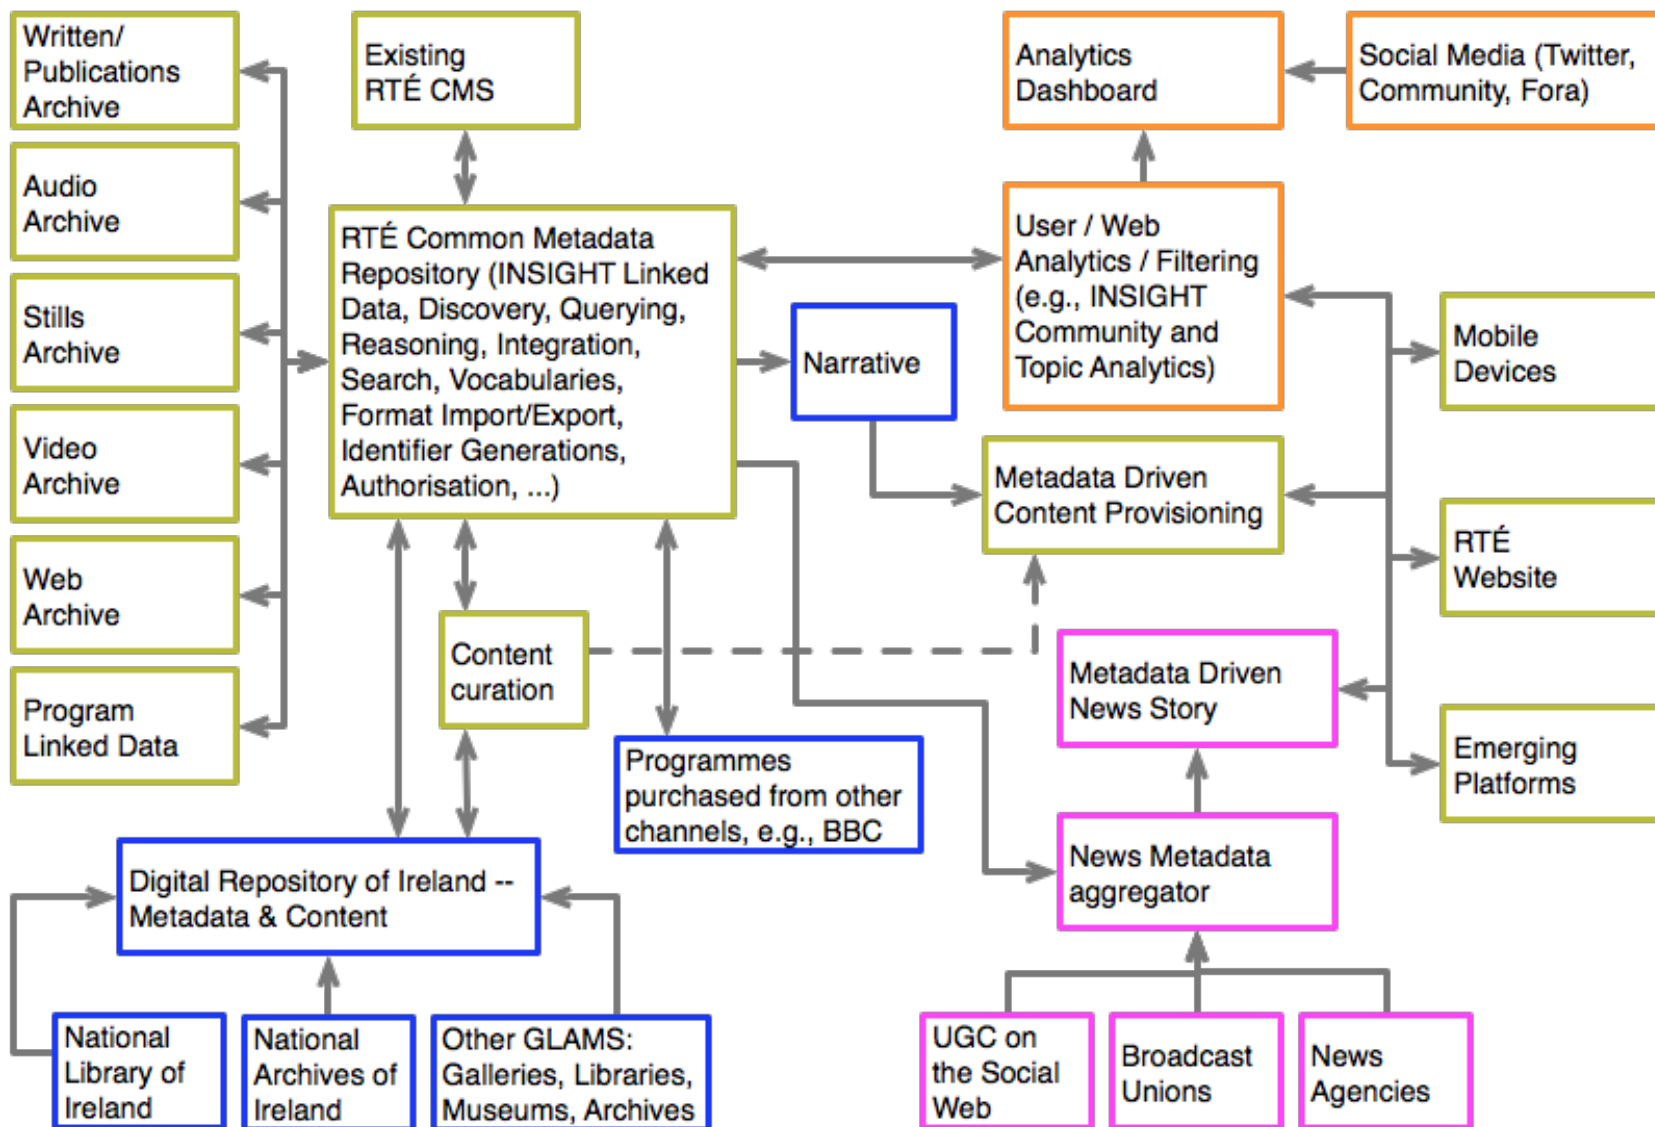

Mission

DRI is a trusted digital repository for Humanities and Social Sciences Data

- *linking and preserving the rich data held by Irish institutions, with a central internet access point*
- *Our Cultural & Social Heritage*

Asynchronous replication

Ability to catch errors on the fly

Segregated storage

Master copies with surrogates for public access

User Access

Primarily through the blacklight search interface

Other routes

- Curated collections and virtual galleries
- Georeferenced data – mapping
- Temporal data – timelines
- User defined collections
- DOI references in papers

Insight Centre

- National Centre for Linked Data and Analytics
- €74M and over 200 researchers across 8 institutions
- DRI and RTE joint project to provide
 - Linked data discovery platform
 - Multiple RTE archives and media formats
 - Preservation, discovery and access

Insight Centre

- <http://www.dri.ie>
- <http://projectblacklight.org/>
- <http://projecthydra.org/>
- <http://www.fedora-commons.org/>
- <http://opennebula.org/>
- <http://lucene.apache.org/solr/>
- <http://www.ceph.com/>
- <http://tools.ietf.org/html/draft-kunze-bagit>