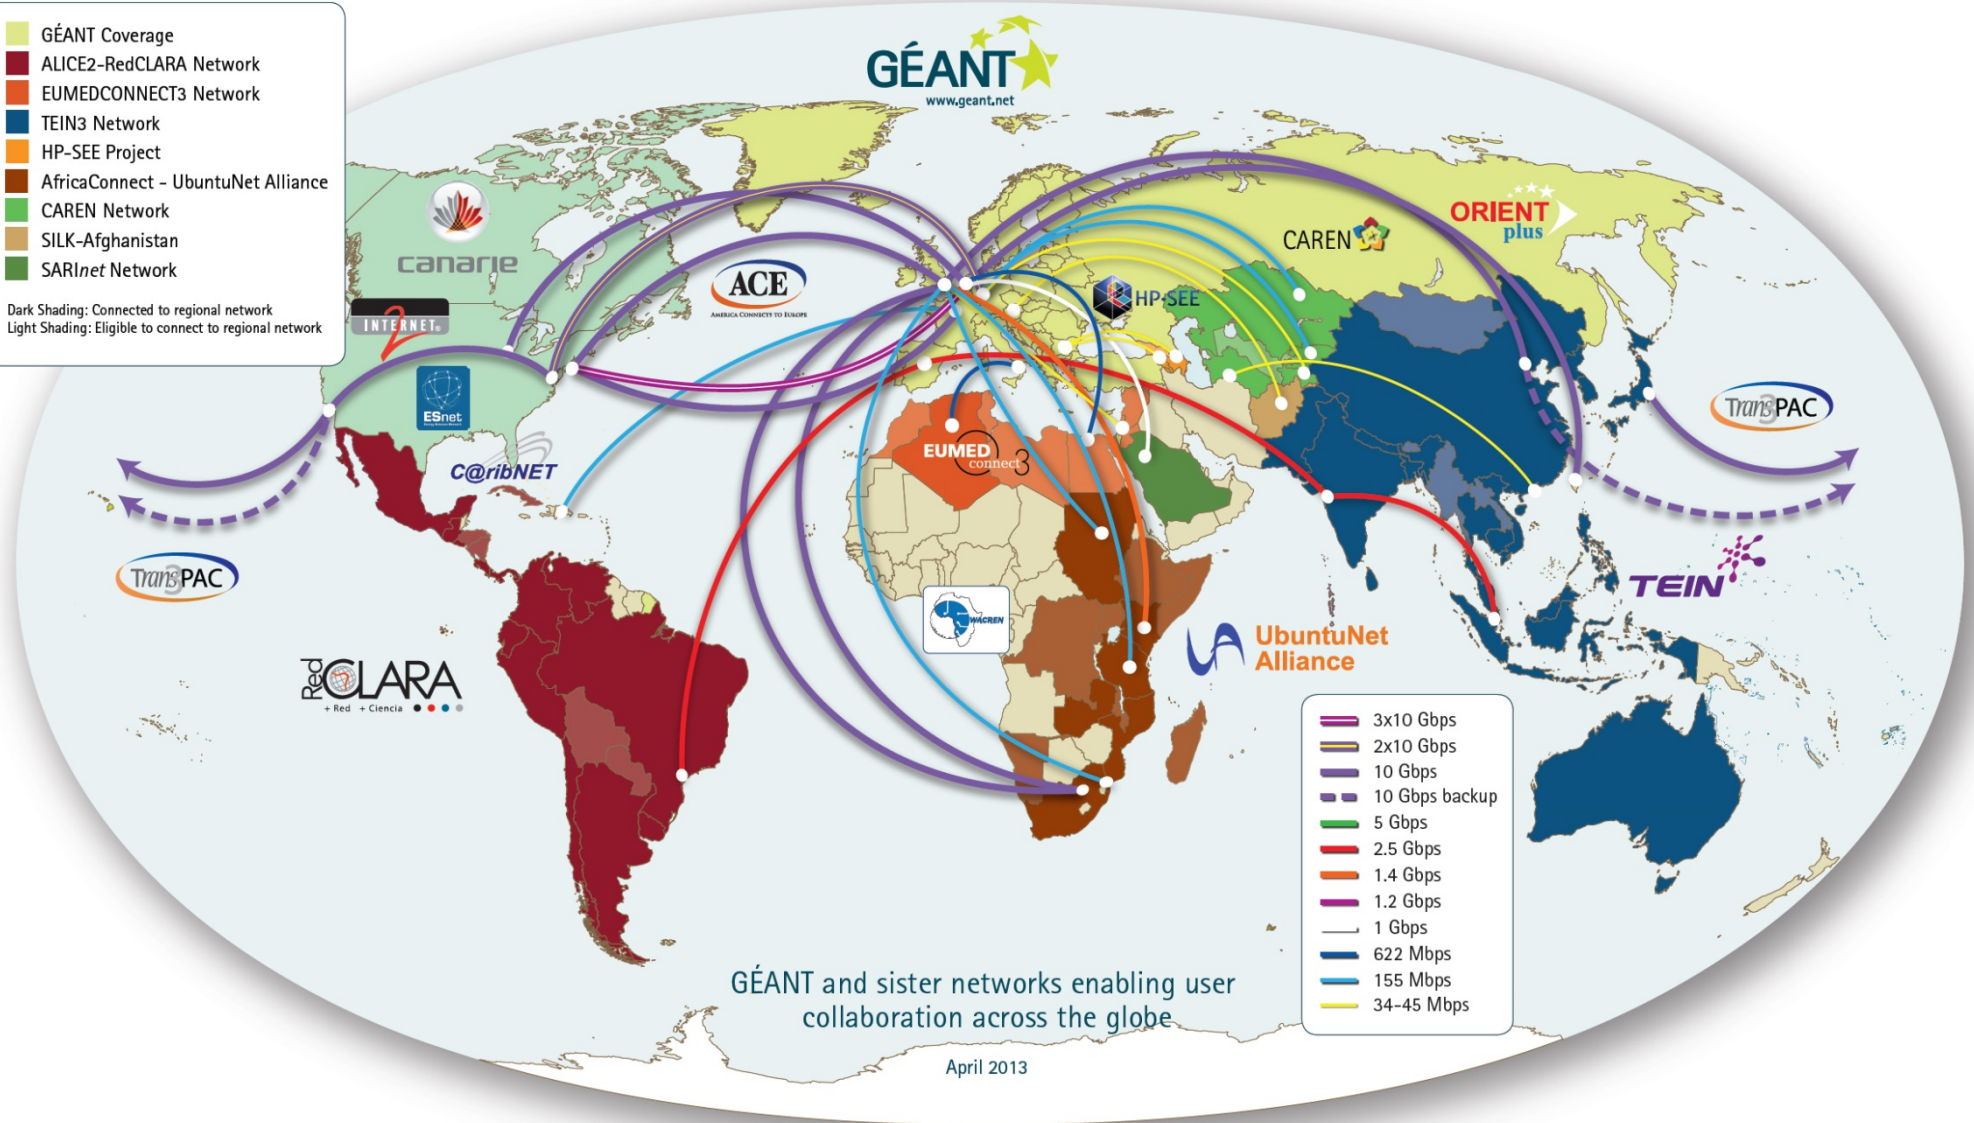

Research & Education networks: Taking the distance out of distance education

**Domen Božeglav, ARNES,
domen@arnes.si, @domenbozeglav**

A close-up photograph of a large collection of hats, likely in a store or market. The hats are arranged in several rows and columns. They vary in color, including shades of brown, tan, grey, and black. Some hats have patterns like plaid, stripes, or checks. The hats are mostly fedoras or similar styles with a wide brim and a dark band. The background is slightly blurred, showing other items and possibly people in a shop setting.

Who is this guy ...

ON THE MENU

1. R & E networks
2. Global projects & services
3. Local projects & services

1. What are (National) R&E
Networks - NRENs?

How your data travel ...

-  National R&E networks
-  Regional R&E networks

How are R&E networks organised?

How are R&E networks organised?

GÉANT At the Heart of Global Research Networking

-  GÉANT Coverage
 -  ALICE2-RedCLARA Network
 -  EUMEDCONNECT3 Network
 -  TEIN3 Network
 -  HP-SEE Project
 -  AfricaConnect - UbuntuNet Alliance
 -  CAREN Network
 -  SILK-Afghanistan
 -  SARINet Network
- Dark Shading: Connected to regional network
Light Shading: Eligible to connect to regional network

Tele-medicine

ShanghAI Lectures

The UNINETT research network **GÉANT**

- Nationwide, high capacity (1-10 Gbps), open and resilient network
- IPv6 and multicast enabled
- 15 + 5 year IRU agreement on dark fibre and wavelenghts
- More than 70 POP
- Established hybrid network infrastructure between the four major university cities
- 40 universities and university colleges
- > 200 institutions
- 250.000 users
- Equipment on NREN level
 - Juniper, Cisco, (HP)
- Equipment at campus level
 - Cisco, HP, (Alcatel)