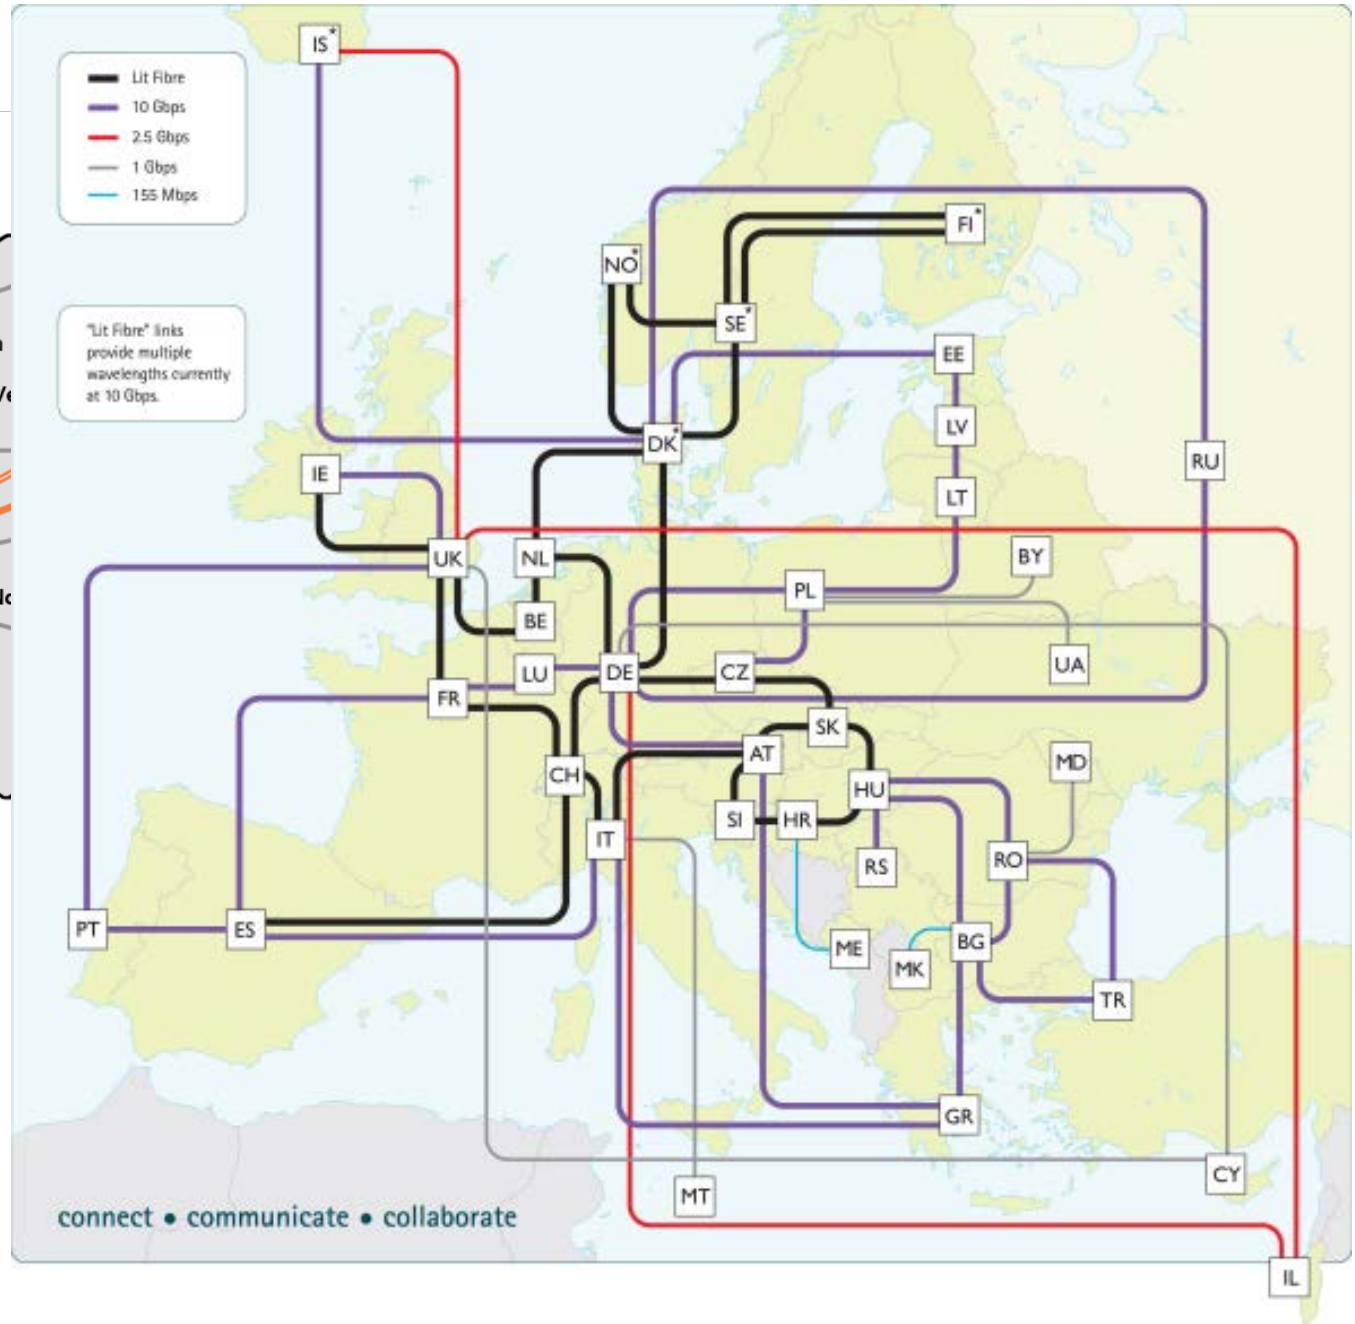

Research & Education networks: Taking the distance out of distance education

**Domen Božeglav, ARNES,
domen@arnes.si, @domenbozeglav**

A close-up photograph of a large collection of hats, likely in a store or market. The hats are arranged in several rows and columns. They vary in color, including shades of brown, tan, grey, and black. Some hats have patterns like plaid, stripes, or checks. The hats are mostly fedoras or similar styles with a wide brim and a dark band. The background is slightly blurred, showing other items and possibly people in a shop setting.

Who is this guy ...

ON THE MENU

1. R & E networks
2. Global projects & services
3. Local projects & services

1. What are (National) R&E
Networks - NRENs?

How your data travel ...

-  National R&E networks
-  Regional R&E networks

How are R&E networks organised?

How are R&E networks organised?

GÉANT At the Heart of Global Research Networking

-  GÉANT Coverage
 -  ALICE2-RedCLARA Network
 -  EUMEDCONNECT3 Network
 -  TEIN3 Network
 -  HP-SEE Project
 -  AfricaConnect - UbuntuNet Alliance
 -  CAREN Network
 -  SILK-Afghanistan
 -  SARINet Network
- Dark Shading: Connected to regional network
Light Shading: Eligible to connect to regional network