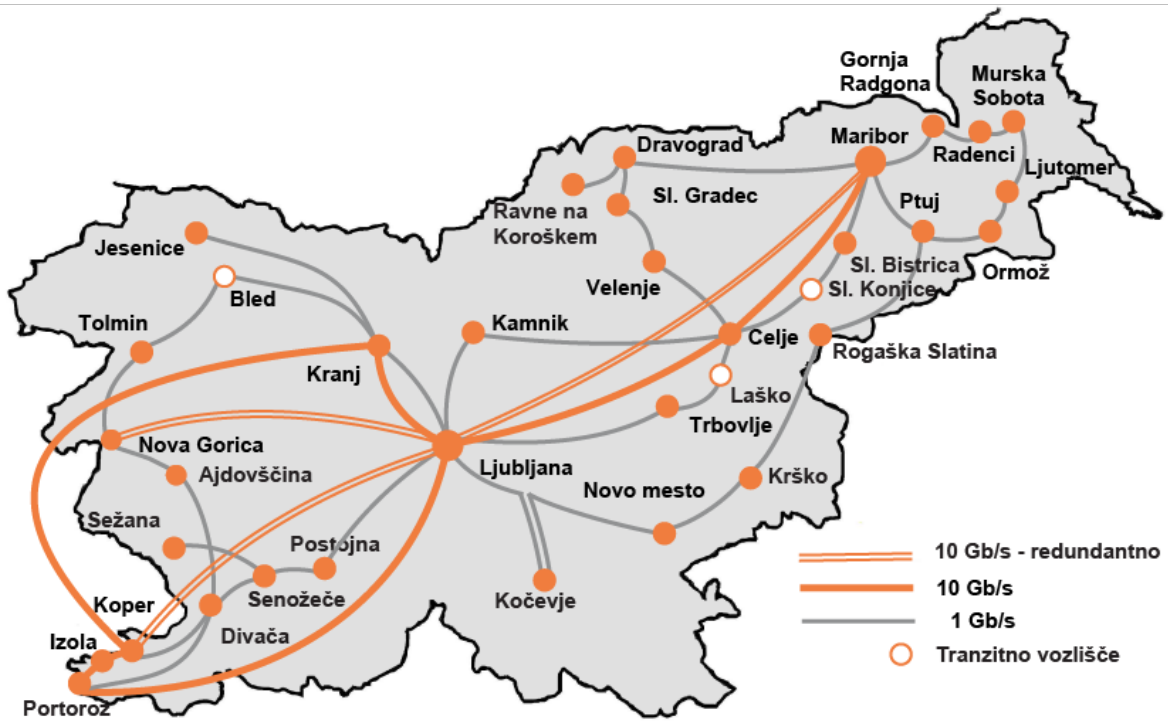

Research & Education networks: Taking the distance out of distance education

**Domen Božeglav, ARNES,
domen@arnes.si, @domenbozeglav**

A close-up photograph of a large collection of hats, likely in a store or market. The hats are arranged in several rows and columns. They vary in color, including shades of brown, tan, grey, and black. Some hats have patterns like plaid, stripes, or checks. The hats are mostly fedoras or similar styles with a wide brim and a dark band. The background is slightly blurred, showing other items and possibly people in a shop setting.

Who is this guy ...

ON THE MENU

1. R & E networks
2. Global projects & services
3. Local projects & services

1. What are (National) R&E
Networks - NRENs?

How your data travel ...

-  National R&E networks
-  Regional R&E networks

How are R&E networks organised?

How are R&E networks organised?

GÉANT At the Heart of Global Research Networking

-  GÉANT Coverage
 -  ALICE2-RedCLARA Network
 -  EUMEDCONNECT3 Network
 -  TEIN3 Network
 -  HP-SEE Project
 -  AfricaConnect - UbuntuNet Alliance
 -  CAREN Network
 -  SILK-Afghanistan
 -  SARINet Network
- Dark Shading: Connected to regional network
Light Shading: Eligible to connect to regional network