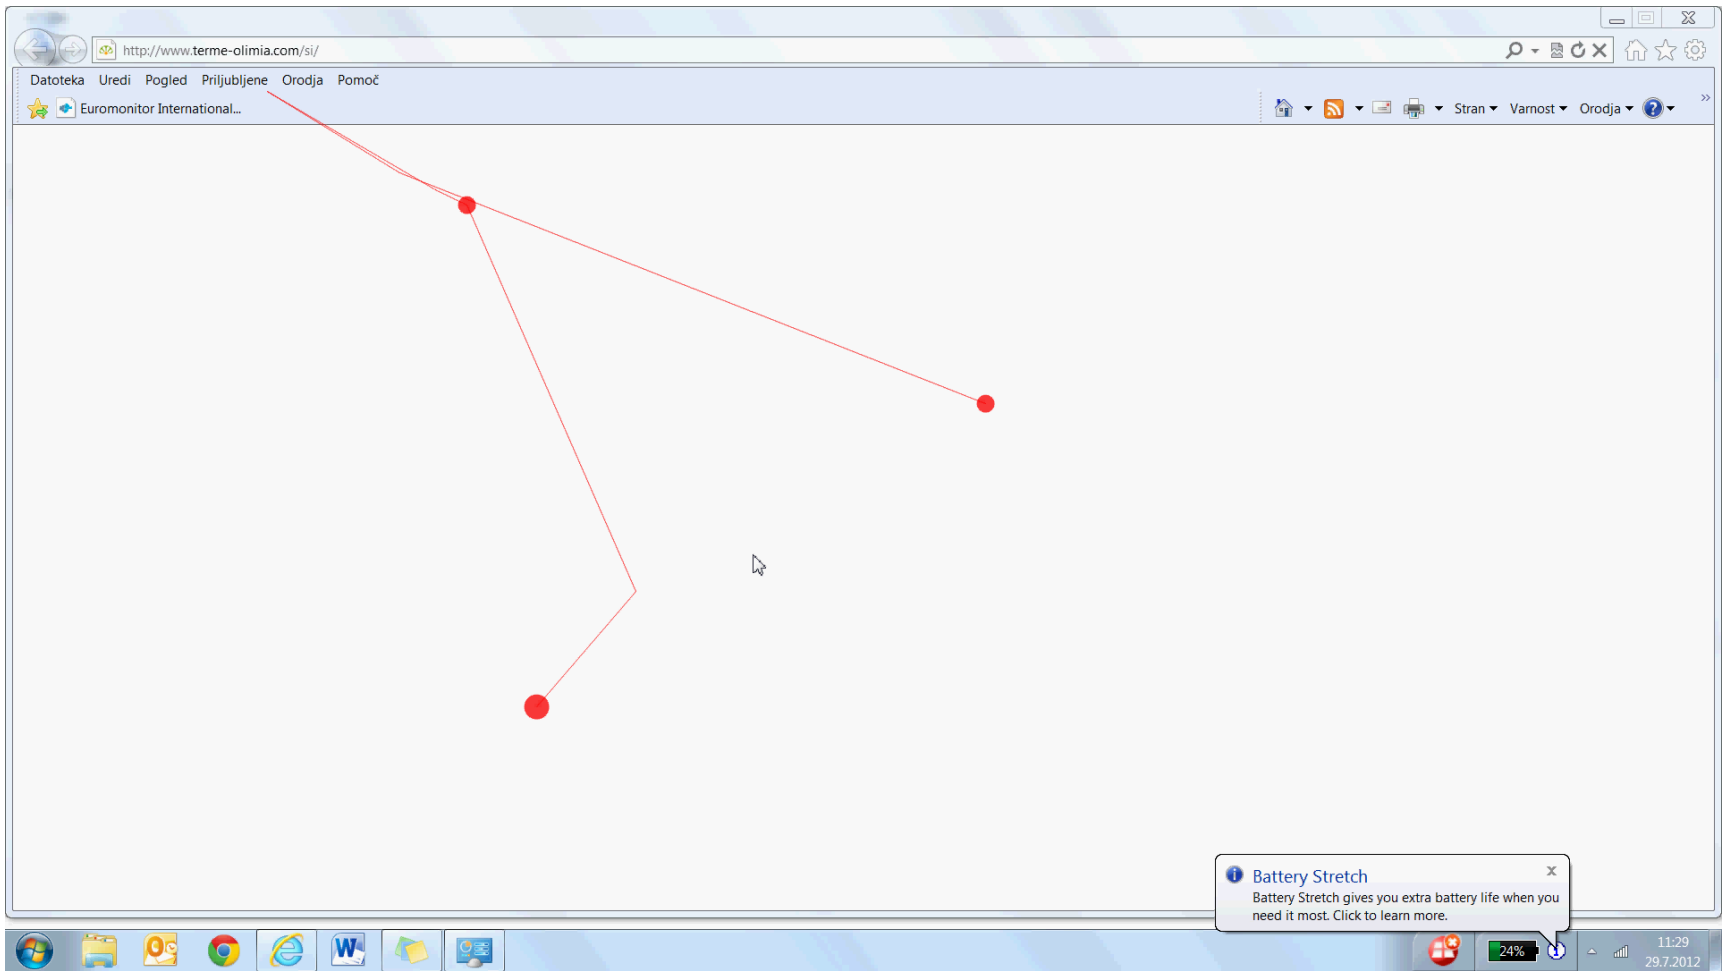

**DRINK COCA COLA**

**Crunchips**

Paprika

100% Kartoffeln  
Kartoffelchips  
mit Paprikapulver  
aus Spanien

The Eiffel Tower is  
1889 in Paris, France. It was  
its design to have a  
to be a  
supposed to be  
The  
ton